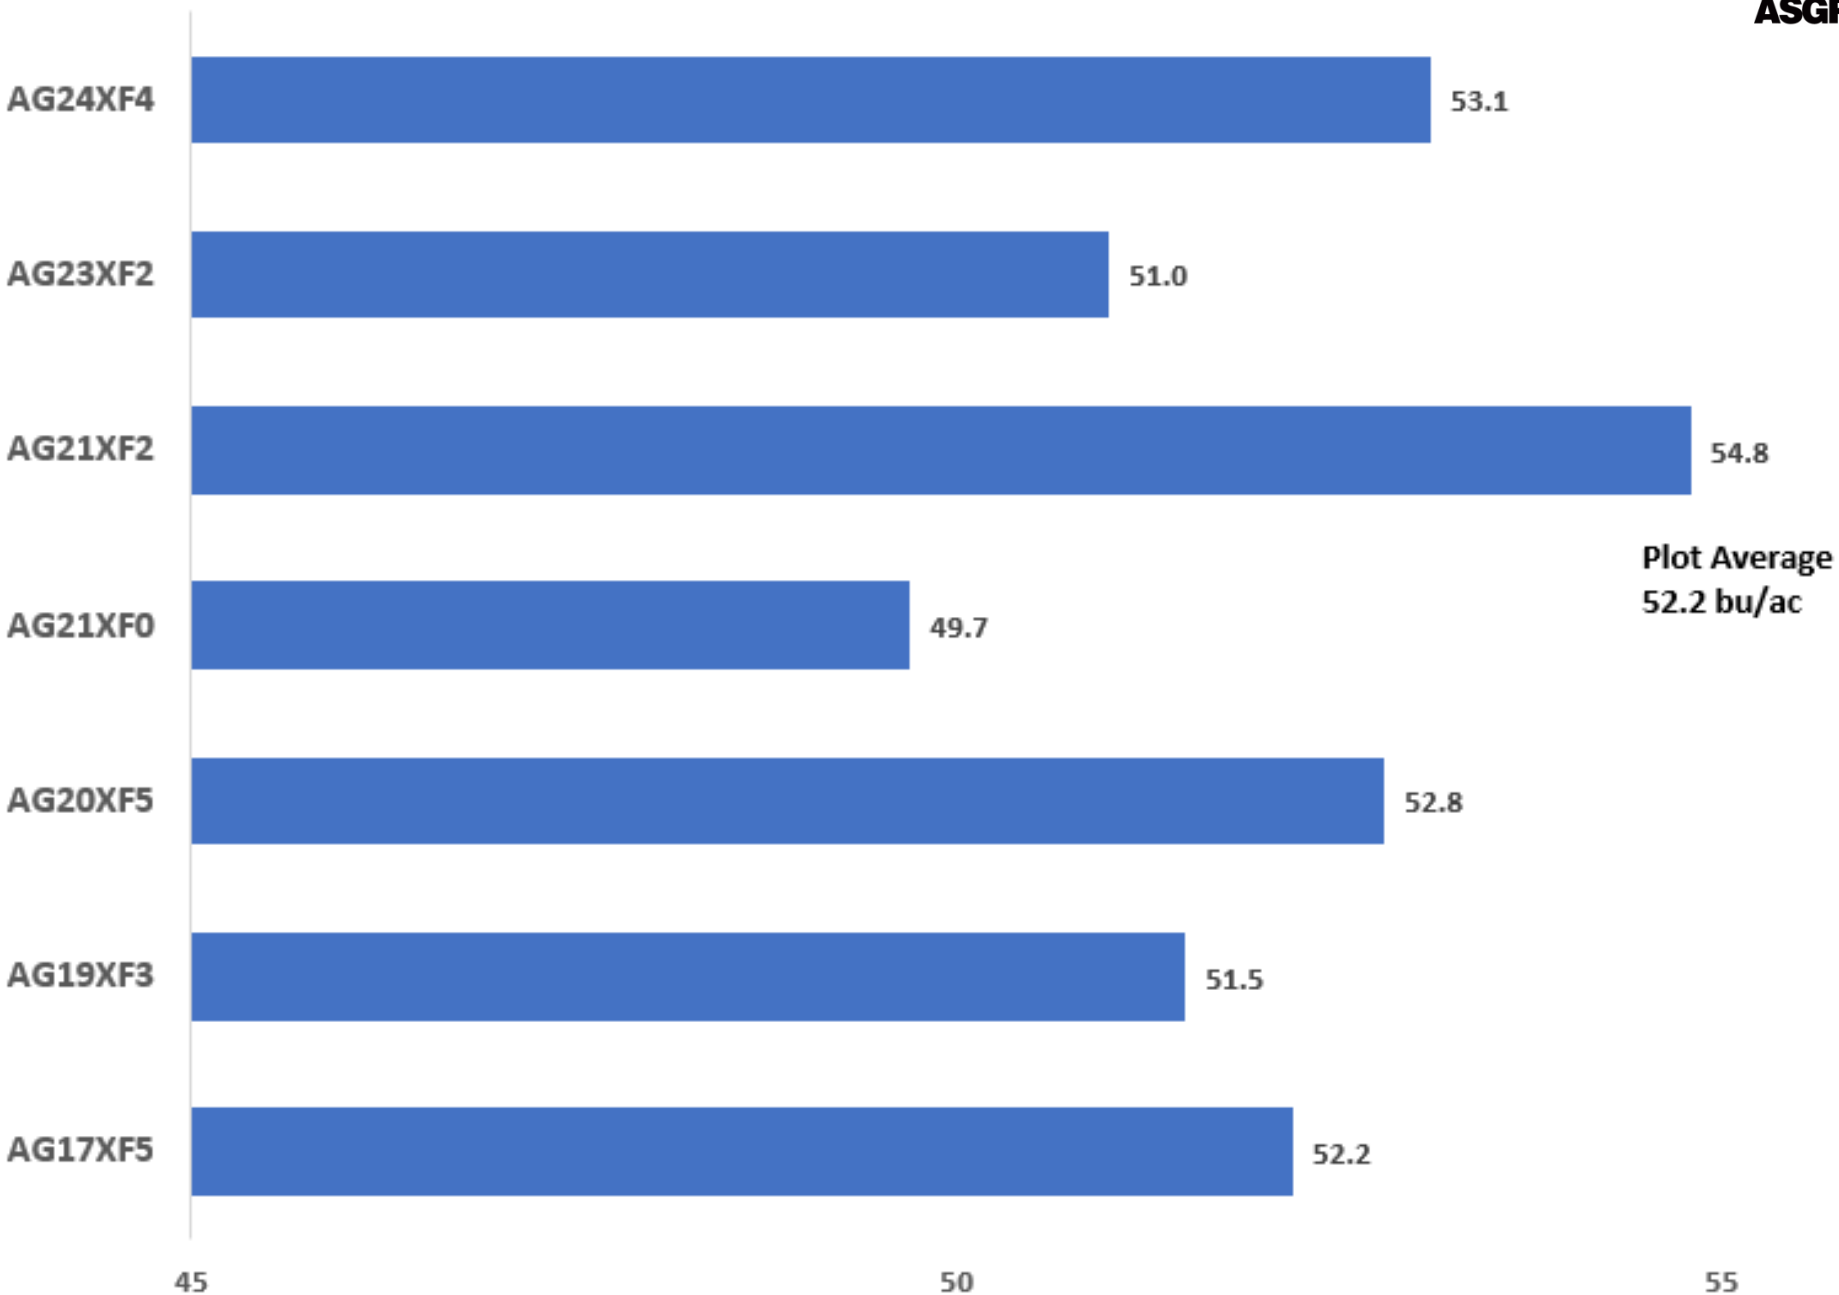

2024 JLS XtendFlex Soybean MD Plots - Late Set w/AG20XF5