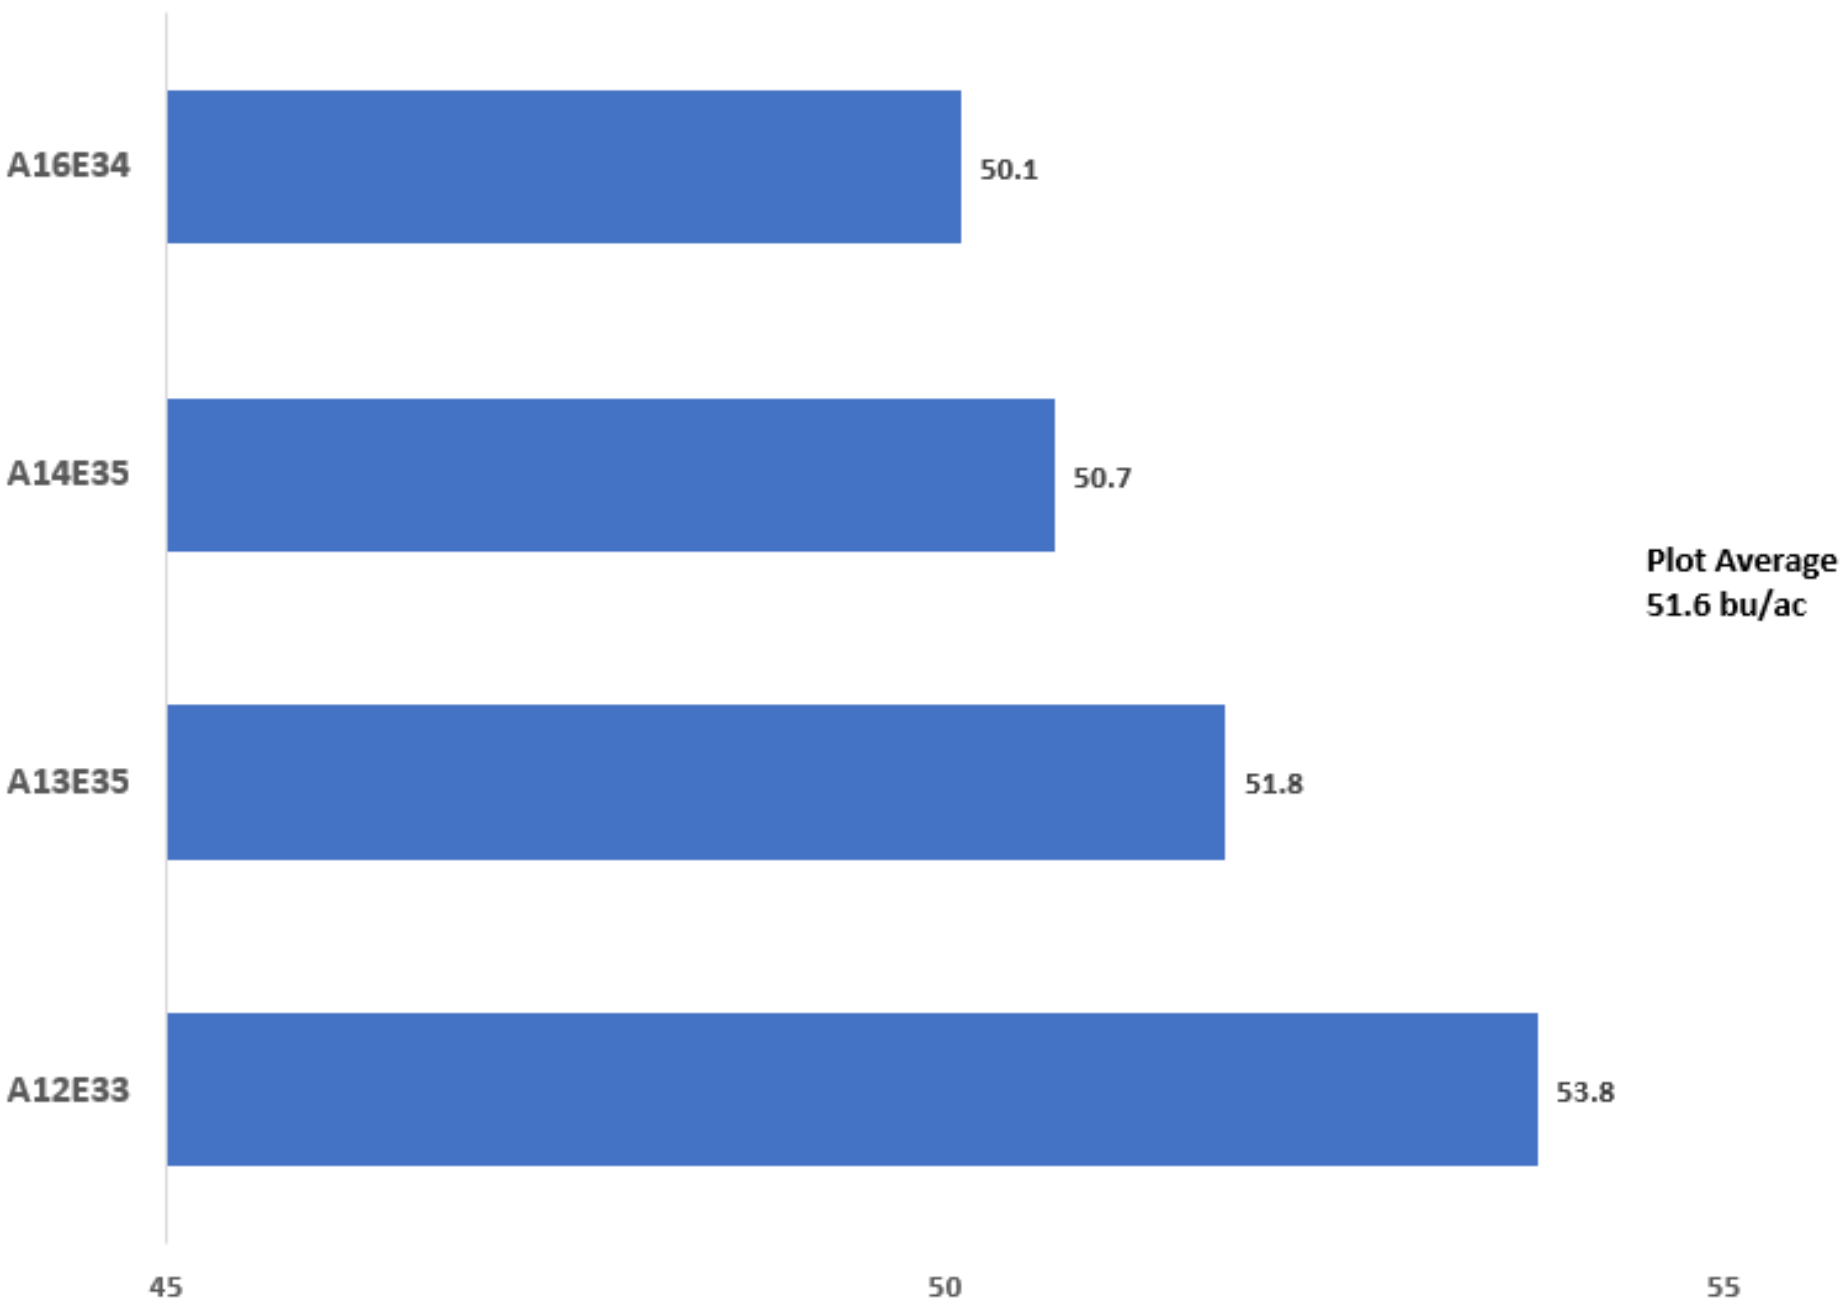

2024 JLS Alloy (Enlist) Soybean MD Plots - Early Set