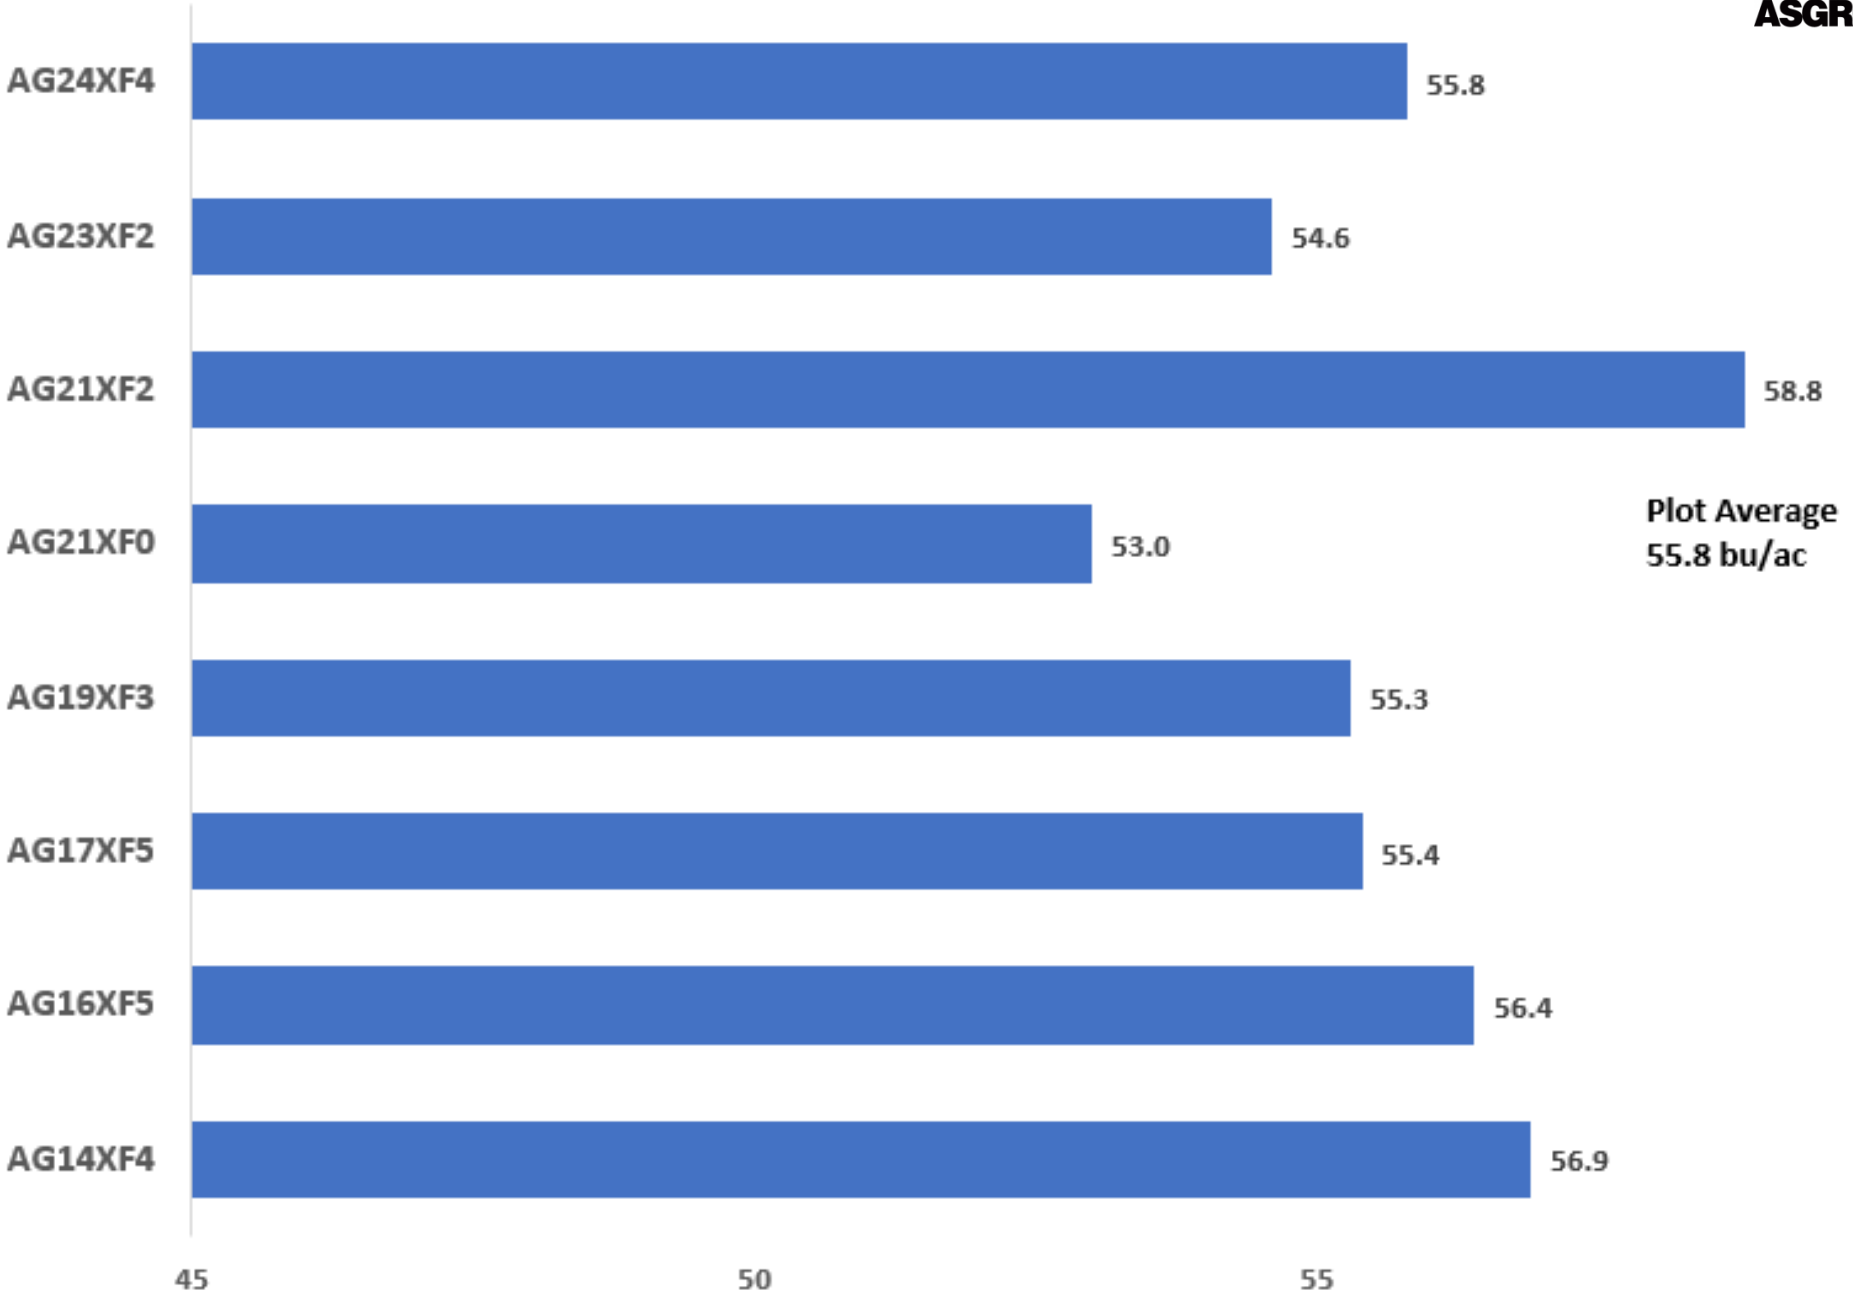

# 2024 JLS XtendFlex Soybean MD Plots - Mid/Late Set

# 2024 JLS XtendFlex Soybean MD Plots - New 1.6 & 1.7RM Comparisons

# 2024 JLS XtendFlex Soybean MD Plots - Asgrow vs. Pioneer