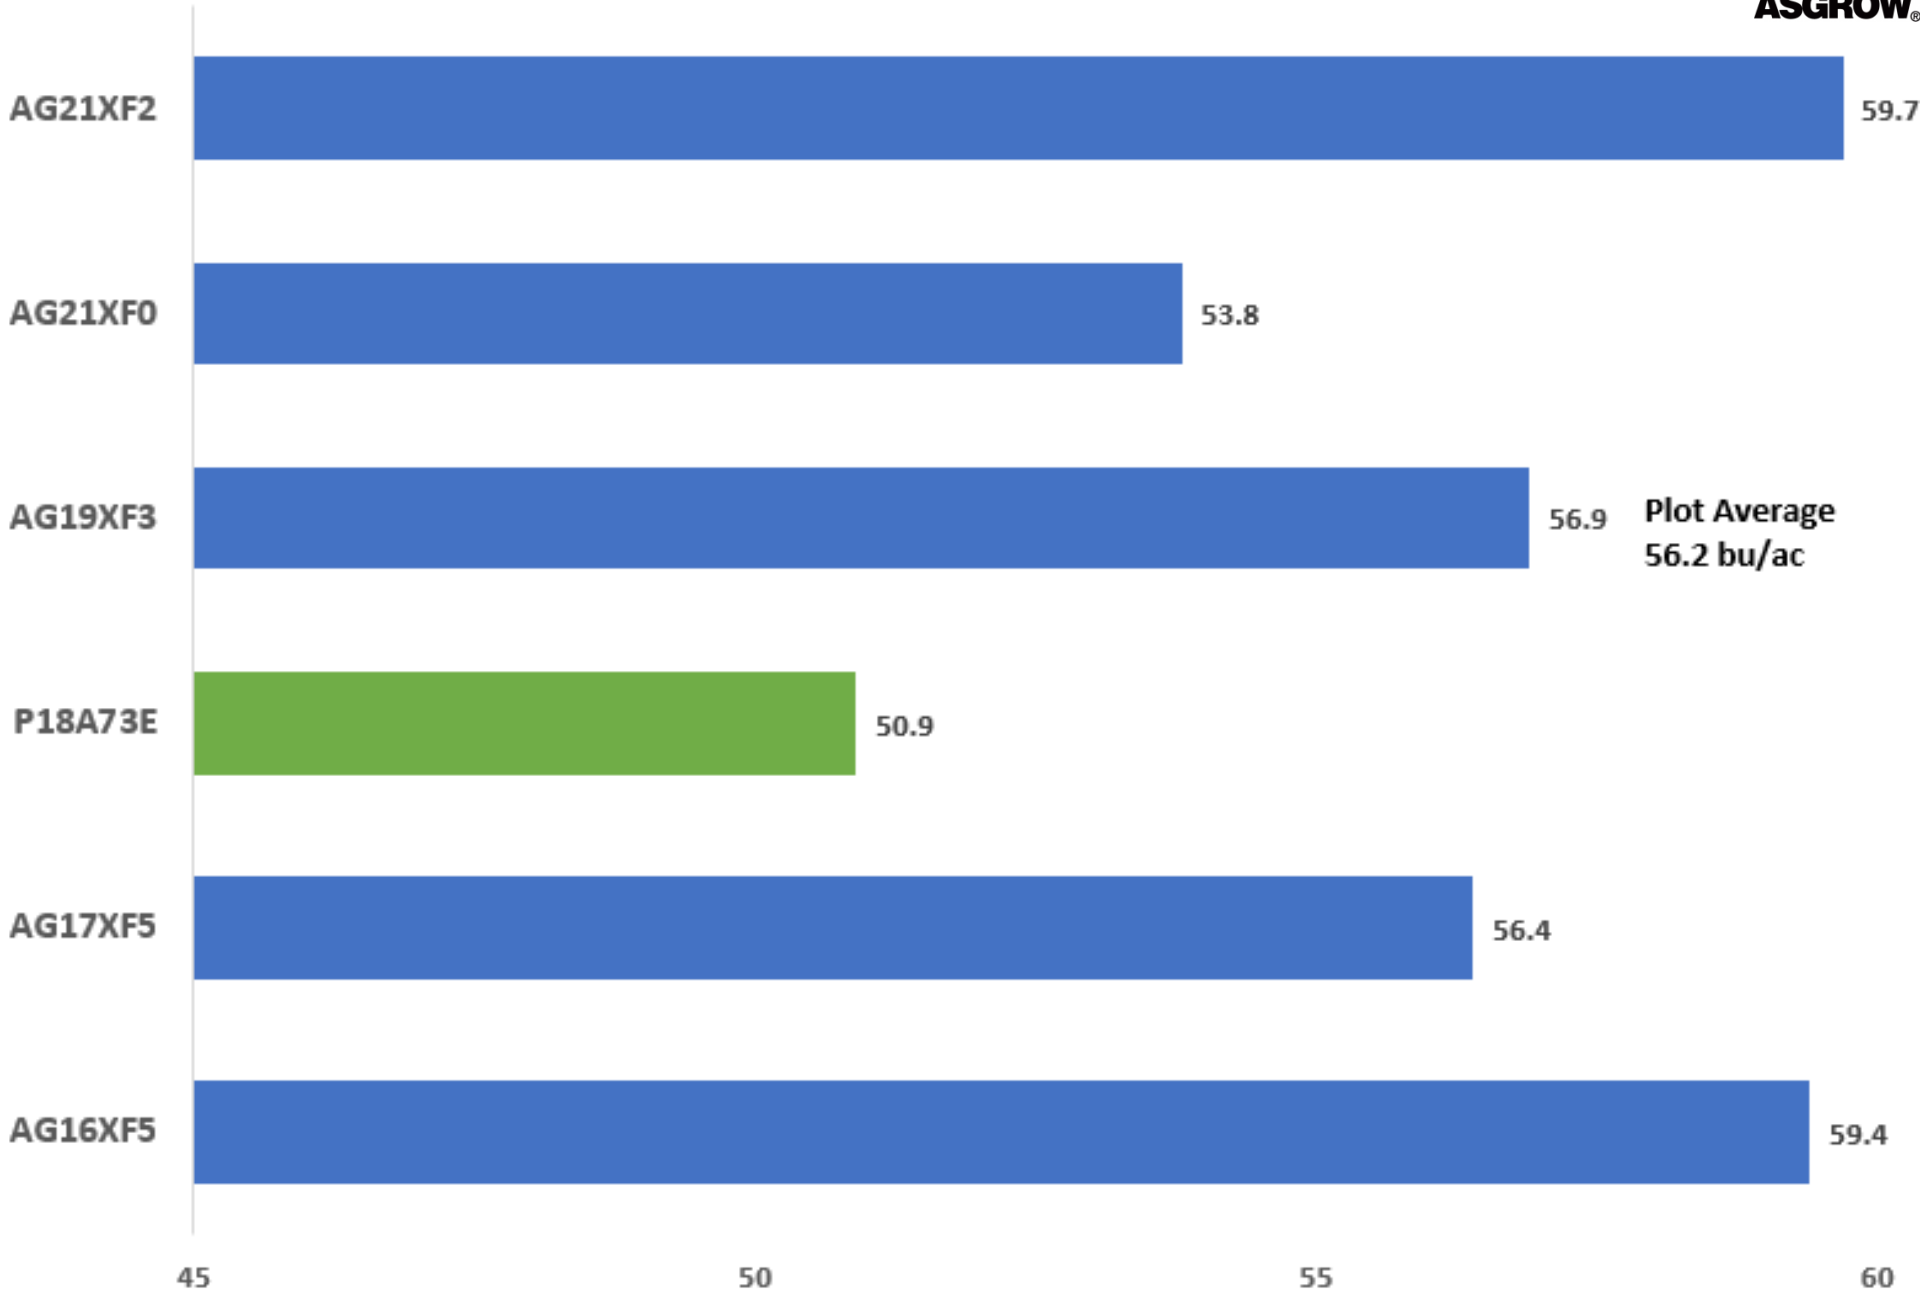

# 2024 JLS XtendFlex Soybean MD Plots - Mid/Late Set

# 2024 JLS XtendFlex Soybean MD Plots - New 1.6 & 1.7RM Comparisons

# 2024 JLS XtendFlex Soybean MD Plots - Asgrow vs. Pioneer