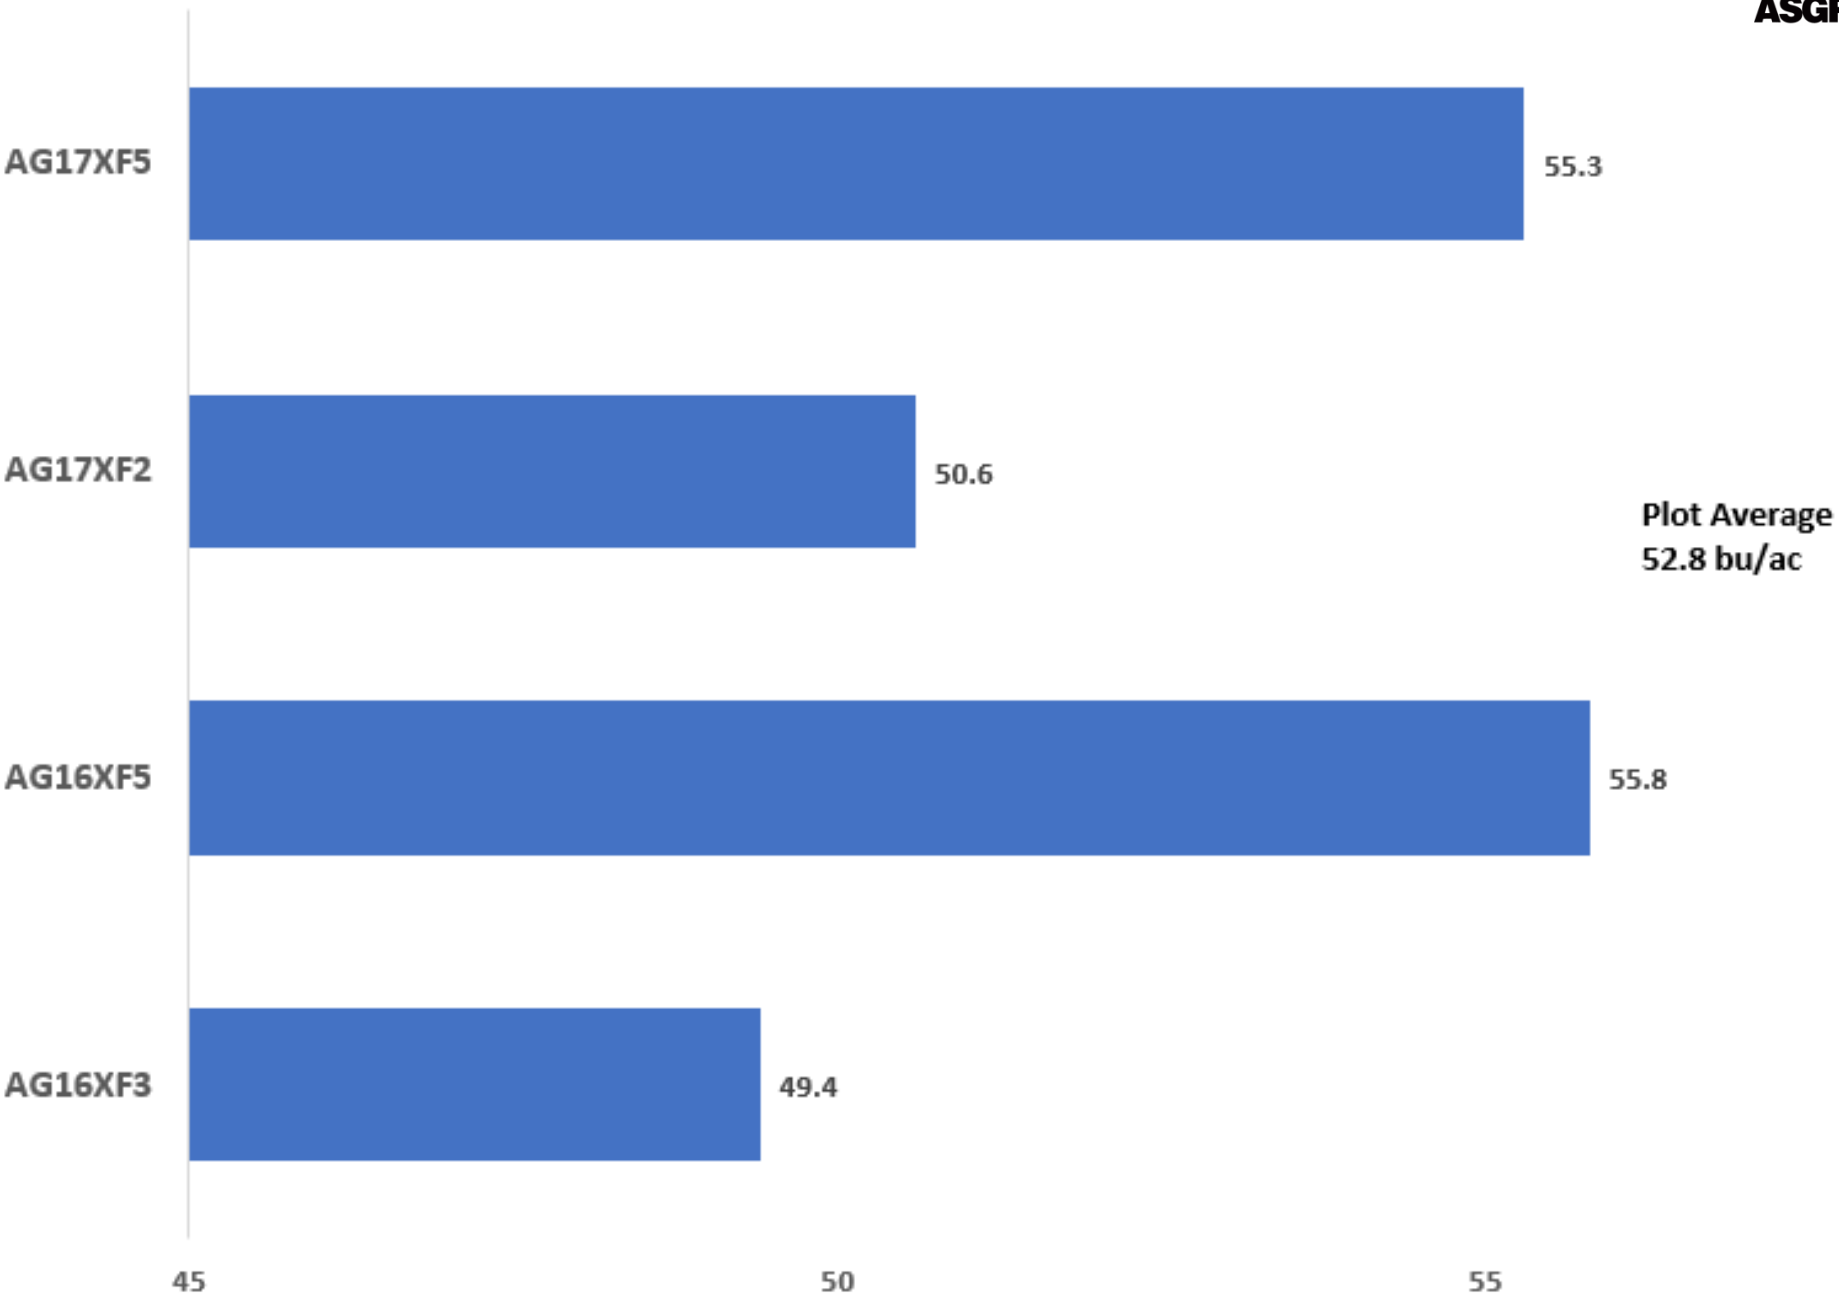

# 2024 JLS XtendFlex Soybean MD Plots - Mid/Late Set

# 2024 JLS XtendFlex Soybean MD Plots - New 1.6 & 1.7RM Comparisons