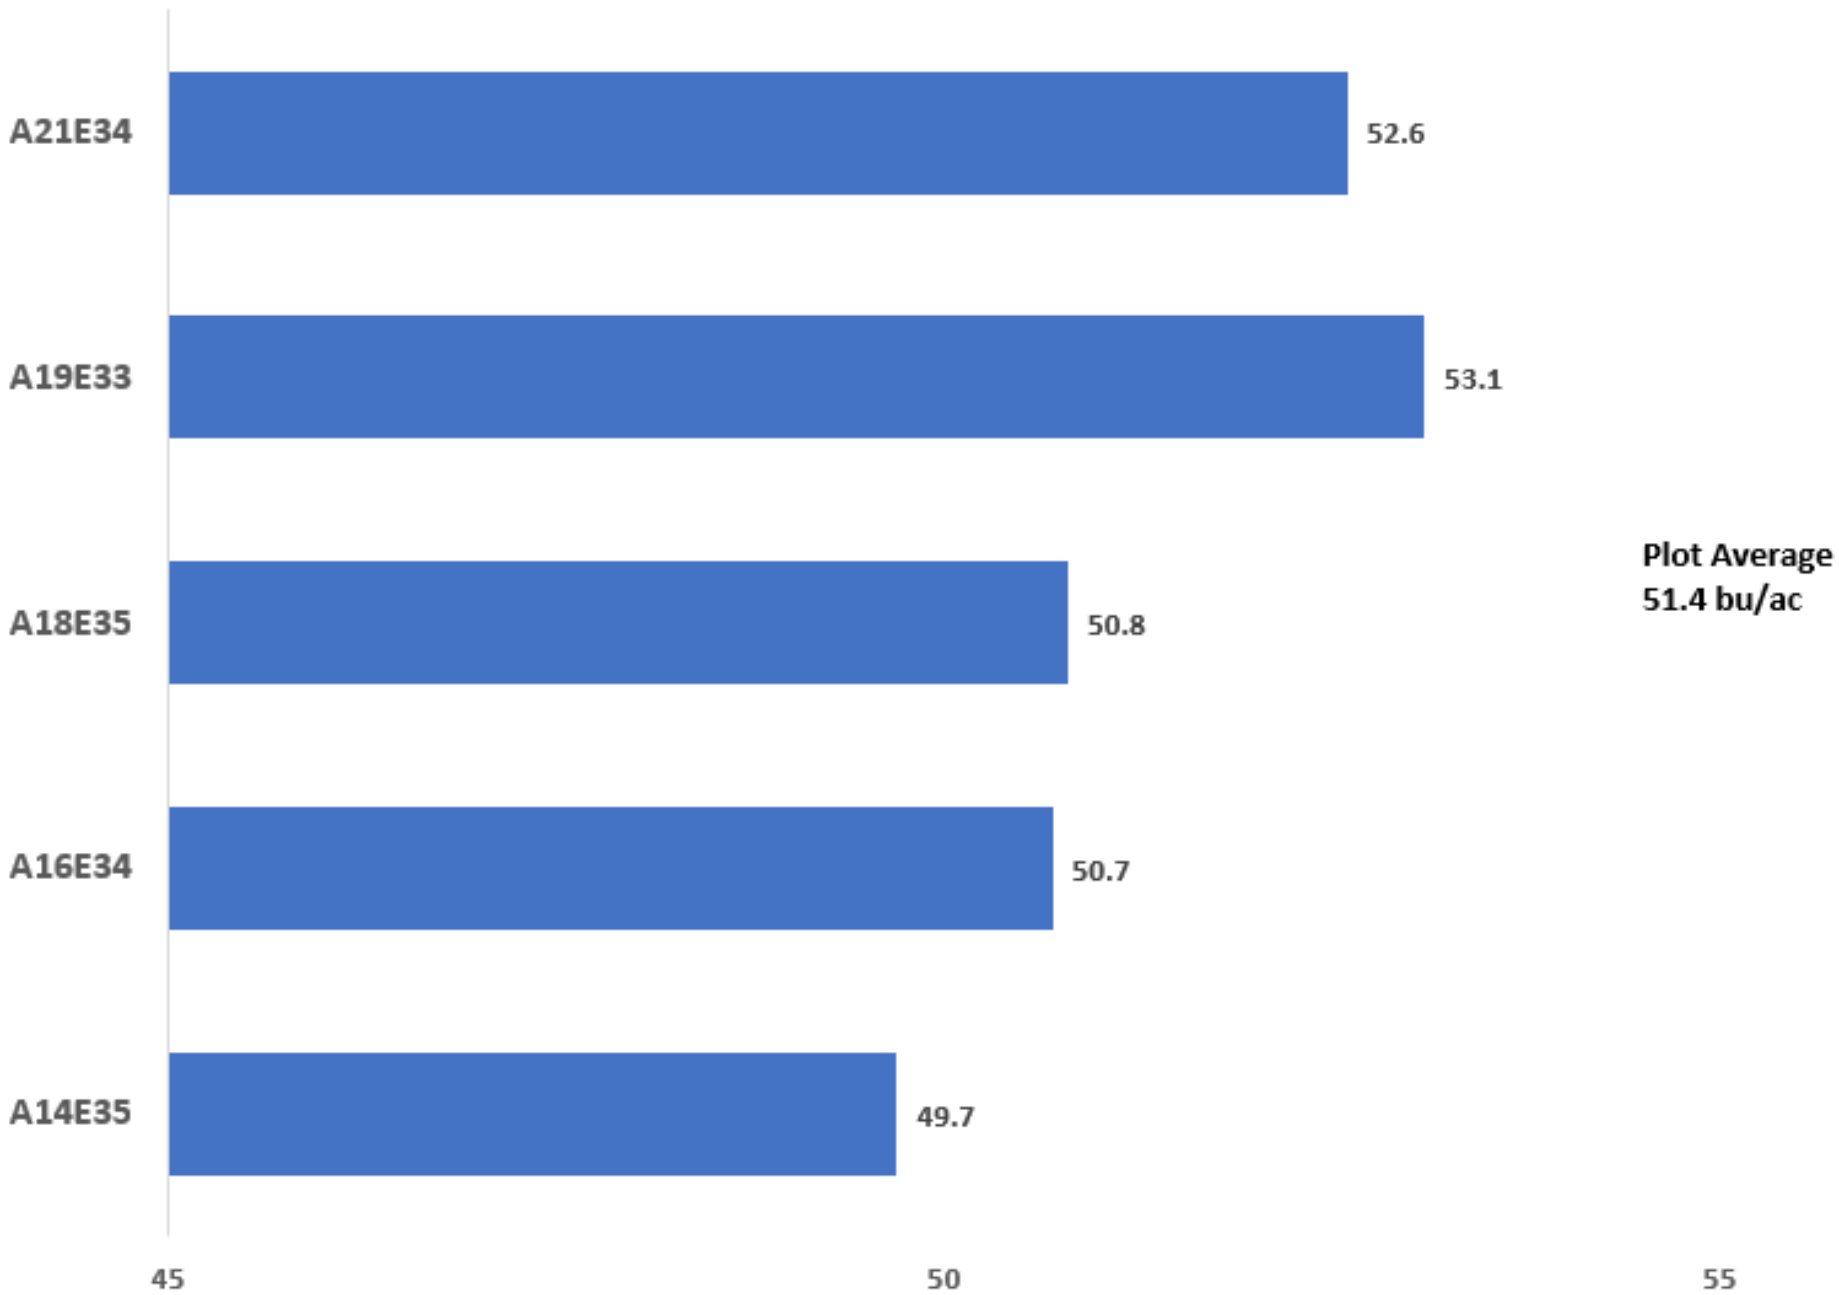

2024 JLS Alloy (Enlist) Soybean MD Plots - Mid/Late Set