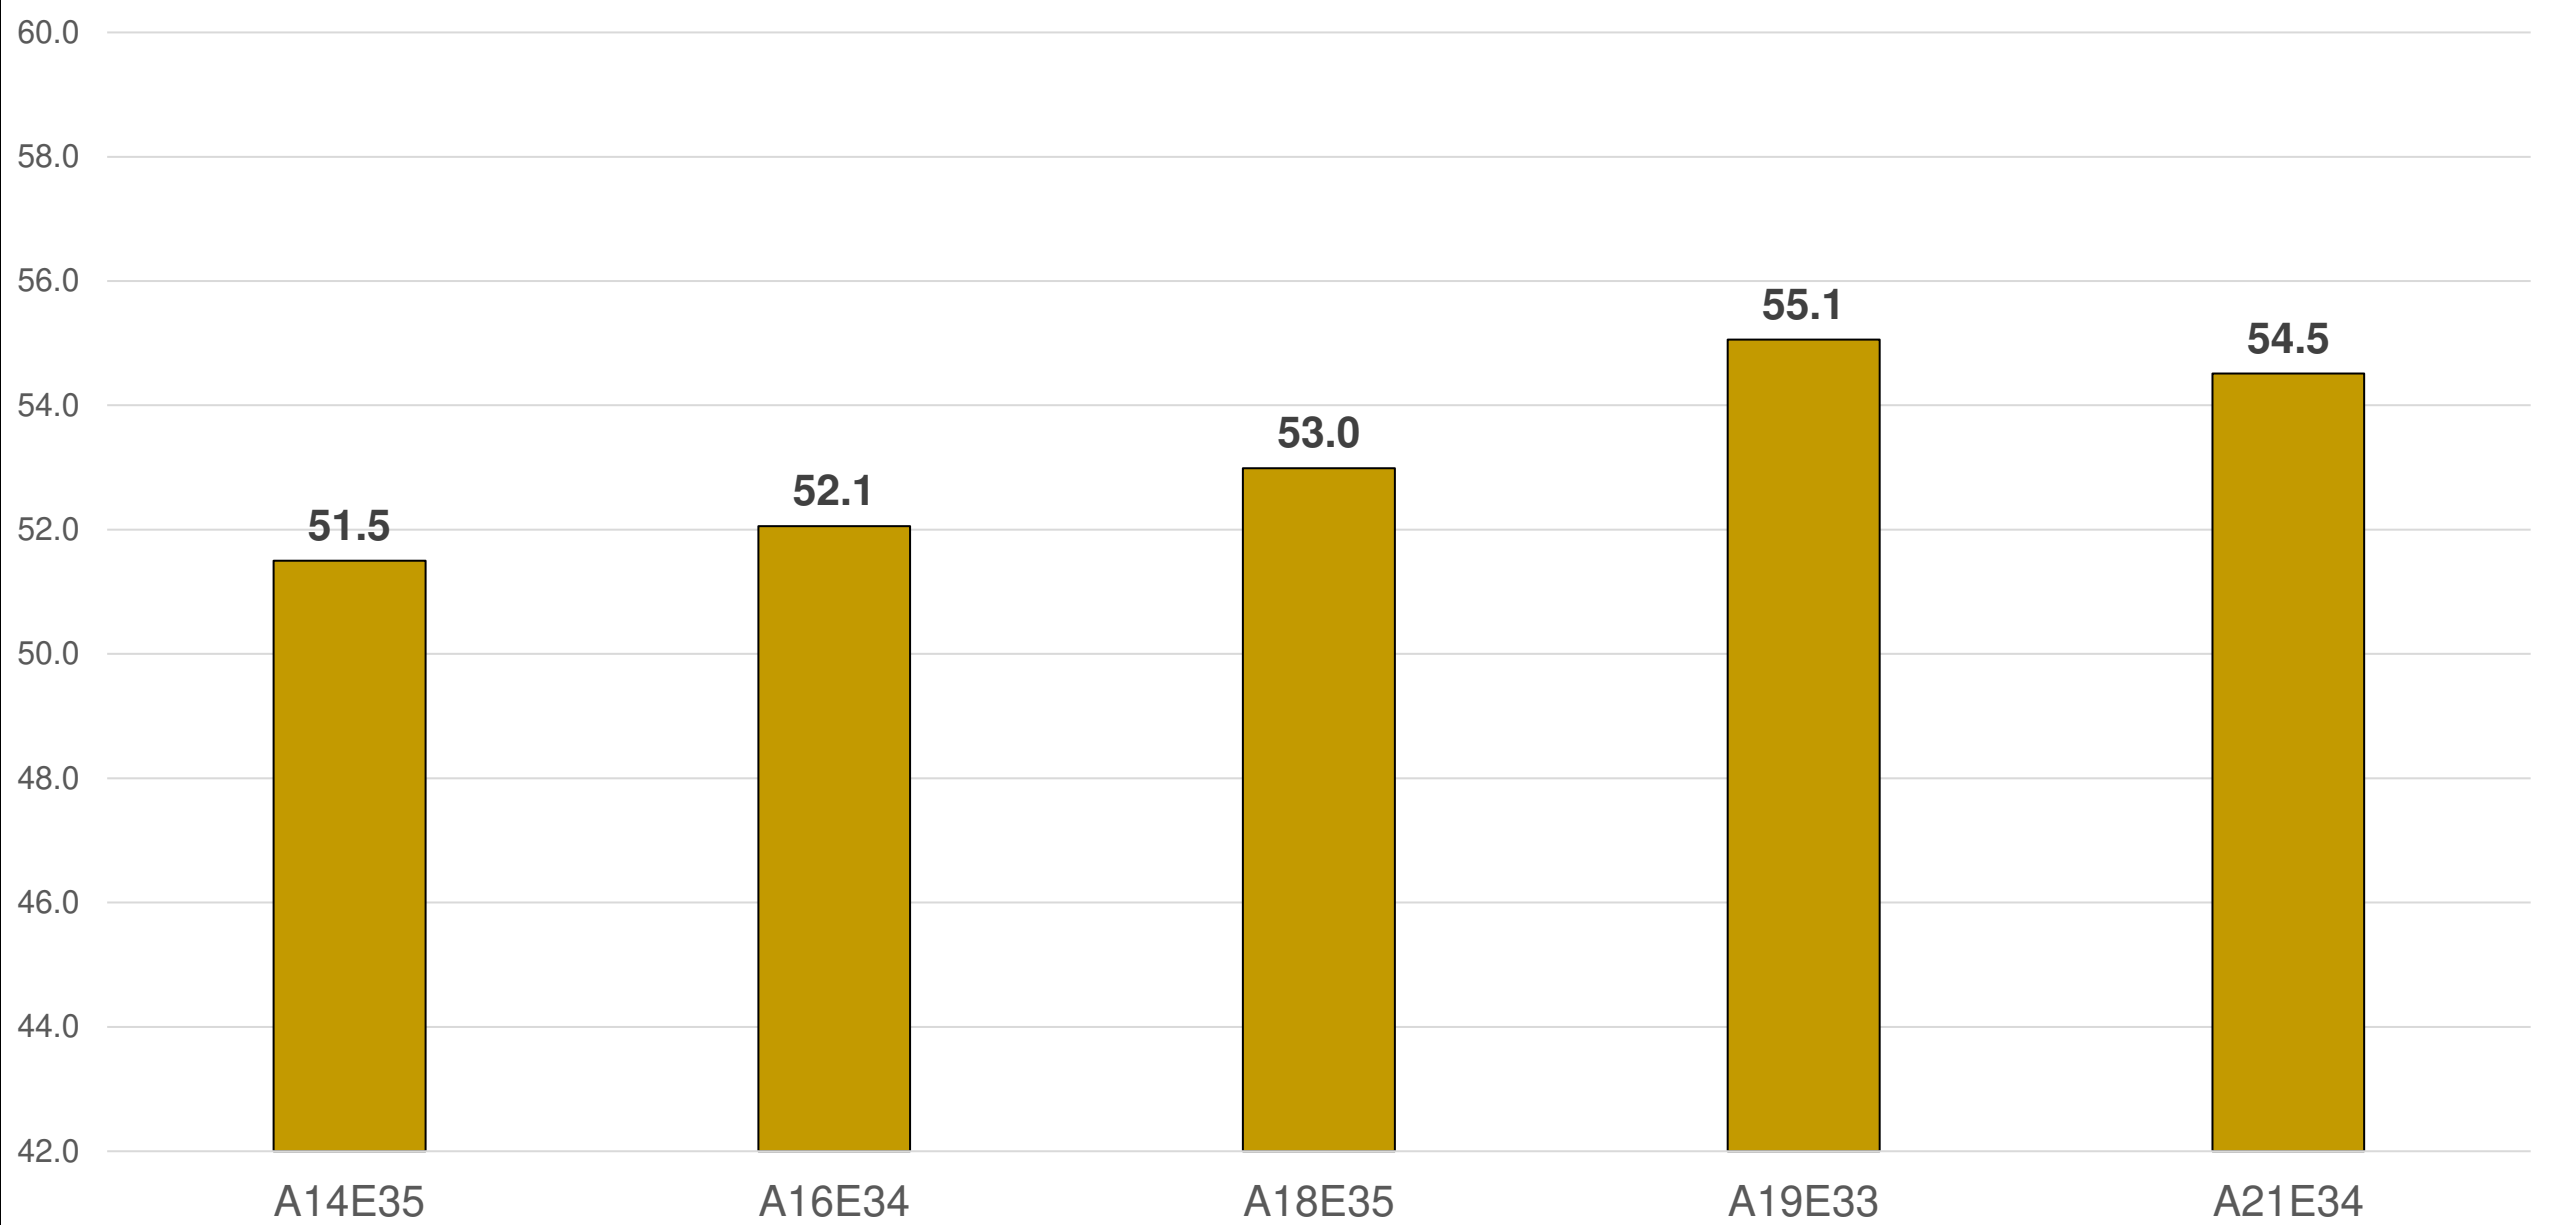

2024 CS28 Alloy High Volume – 9 Locations

Owned by MS Technologies and exclusively distributed by Bayer.

©2023 BAYER GROUP CONFIDENTIAL - INTERNAL ONLY - DO NOT DISTRIBUTE