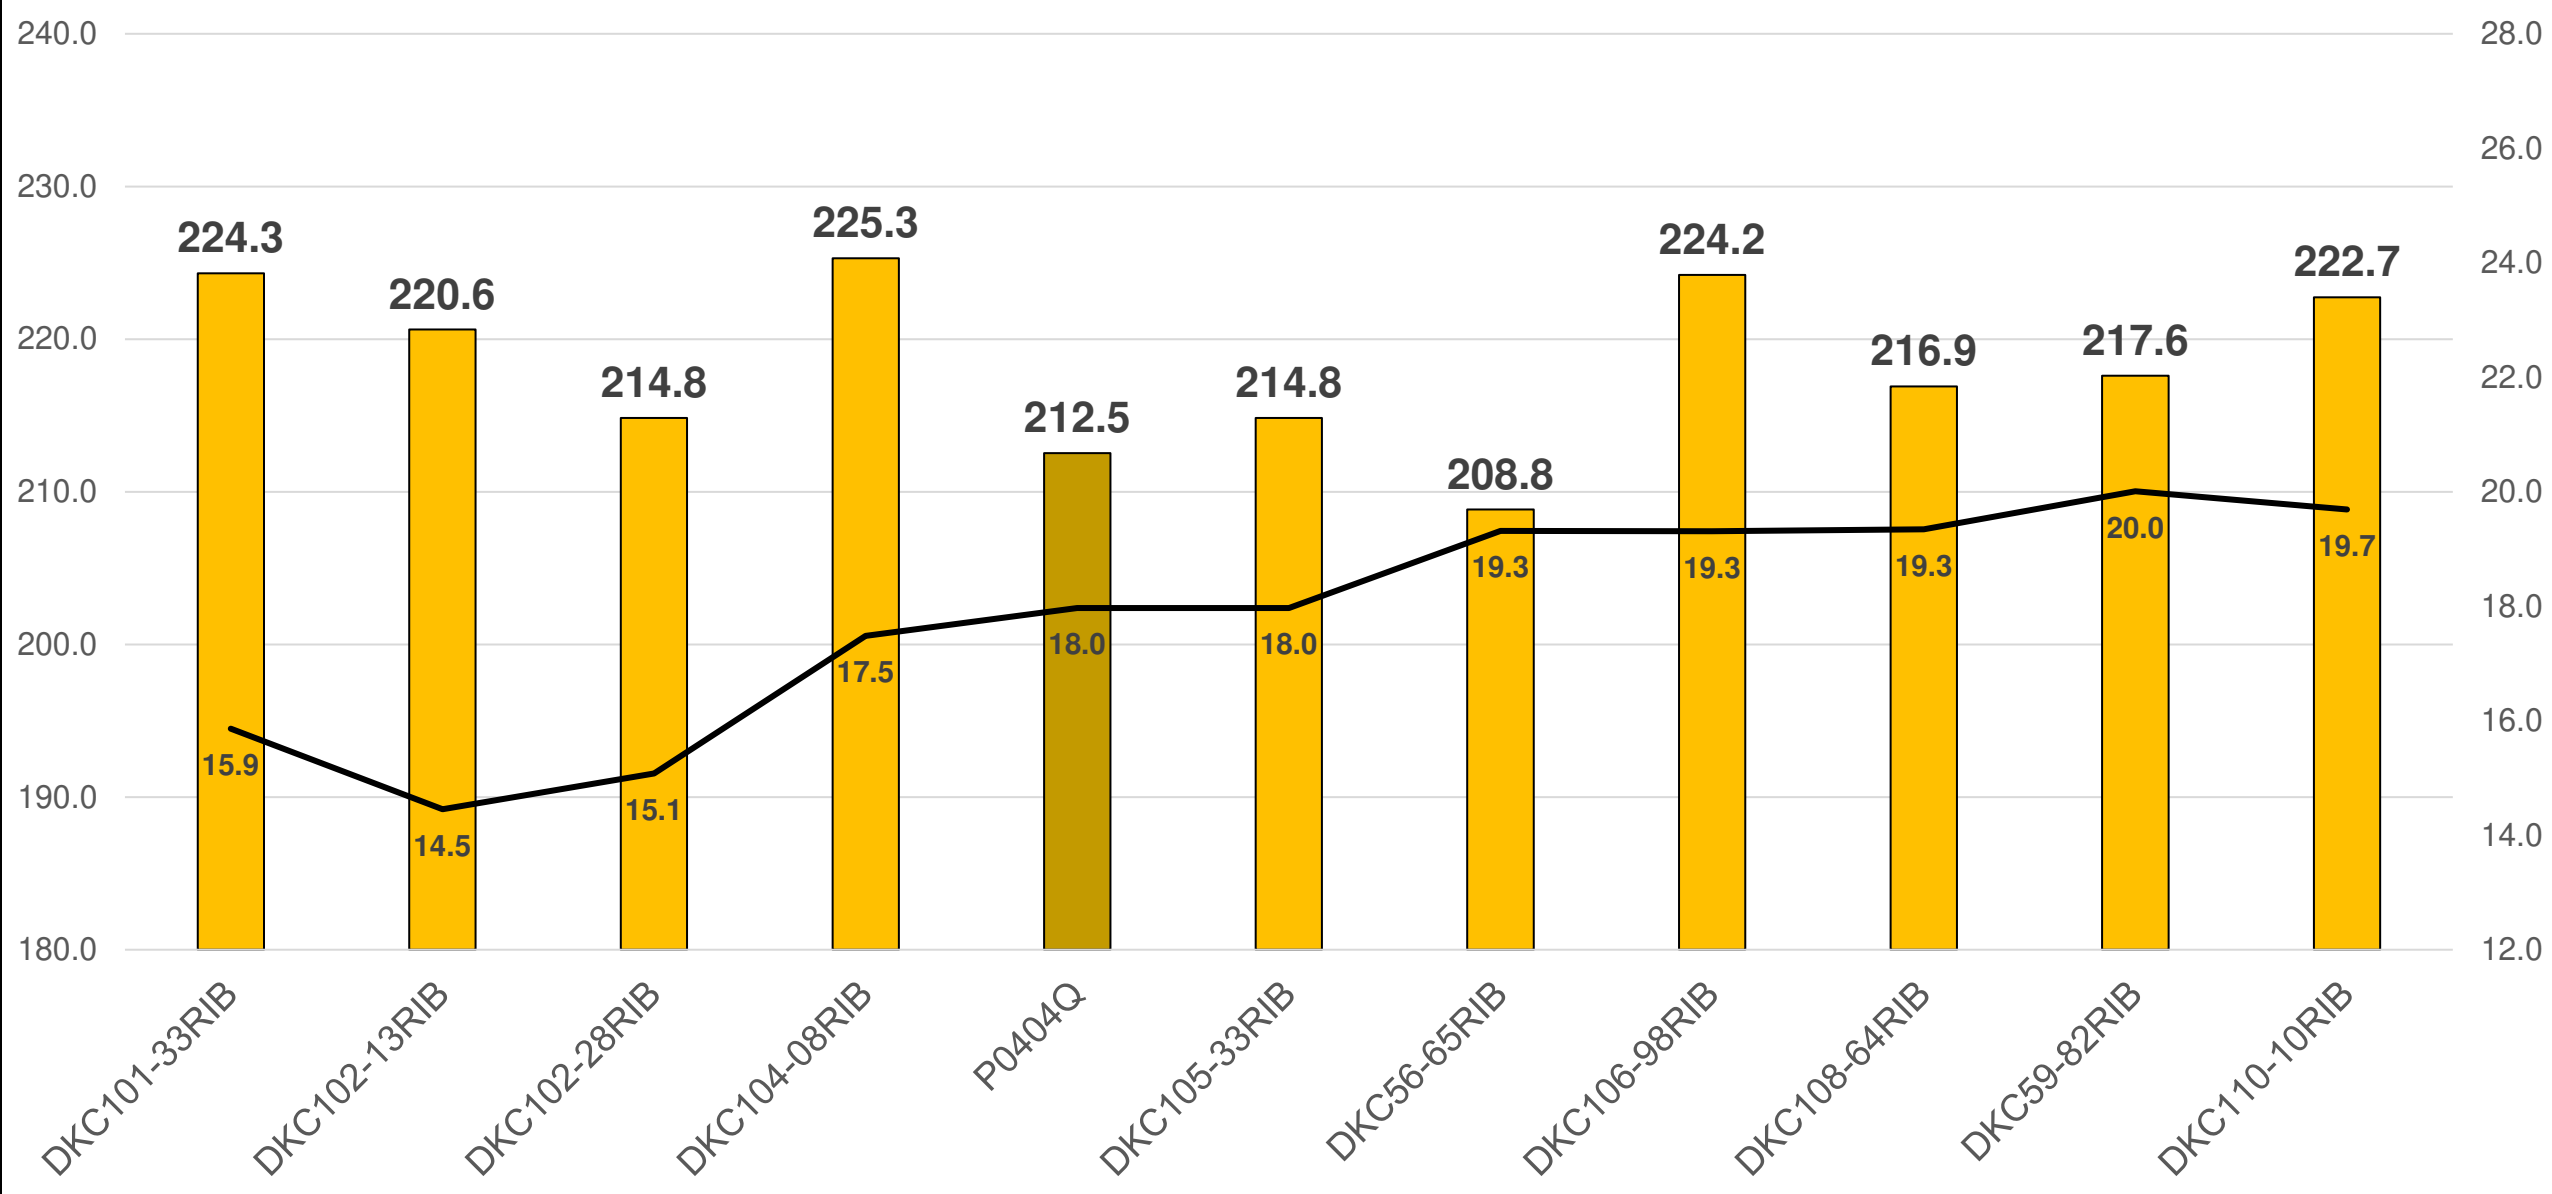

2024 CS28 Early Sets (90-100RM) – 5 Locations

2024 CS28 Mid Sets (95-105RM) – 14 Locations

2024 CS28 Late Sets (100-110 RM) – 13 Locations

2024 Corn on Corn Late Sets (100-110 RM)

2024 CS28 Soybean Sets (1.4-2.1 RM) – 15 Locations

2024 CS28 Alloy High Volume – 9 Locations

Owned by MS Technologies and exclusively distributed by Bayer.

©2023 BAYER GROUP CONFIDENTIAL - INTERNAL ONLY - DO NOT DISTRIBUTE