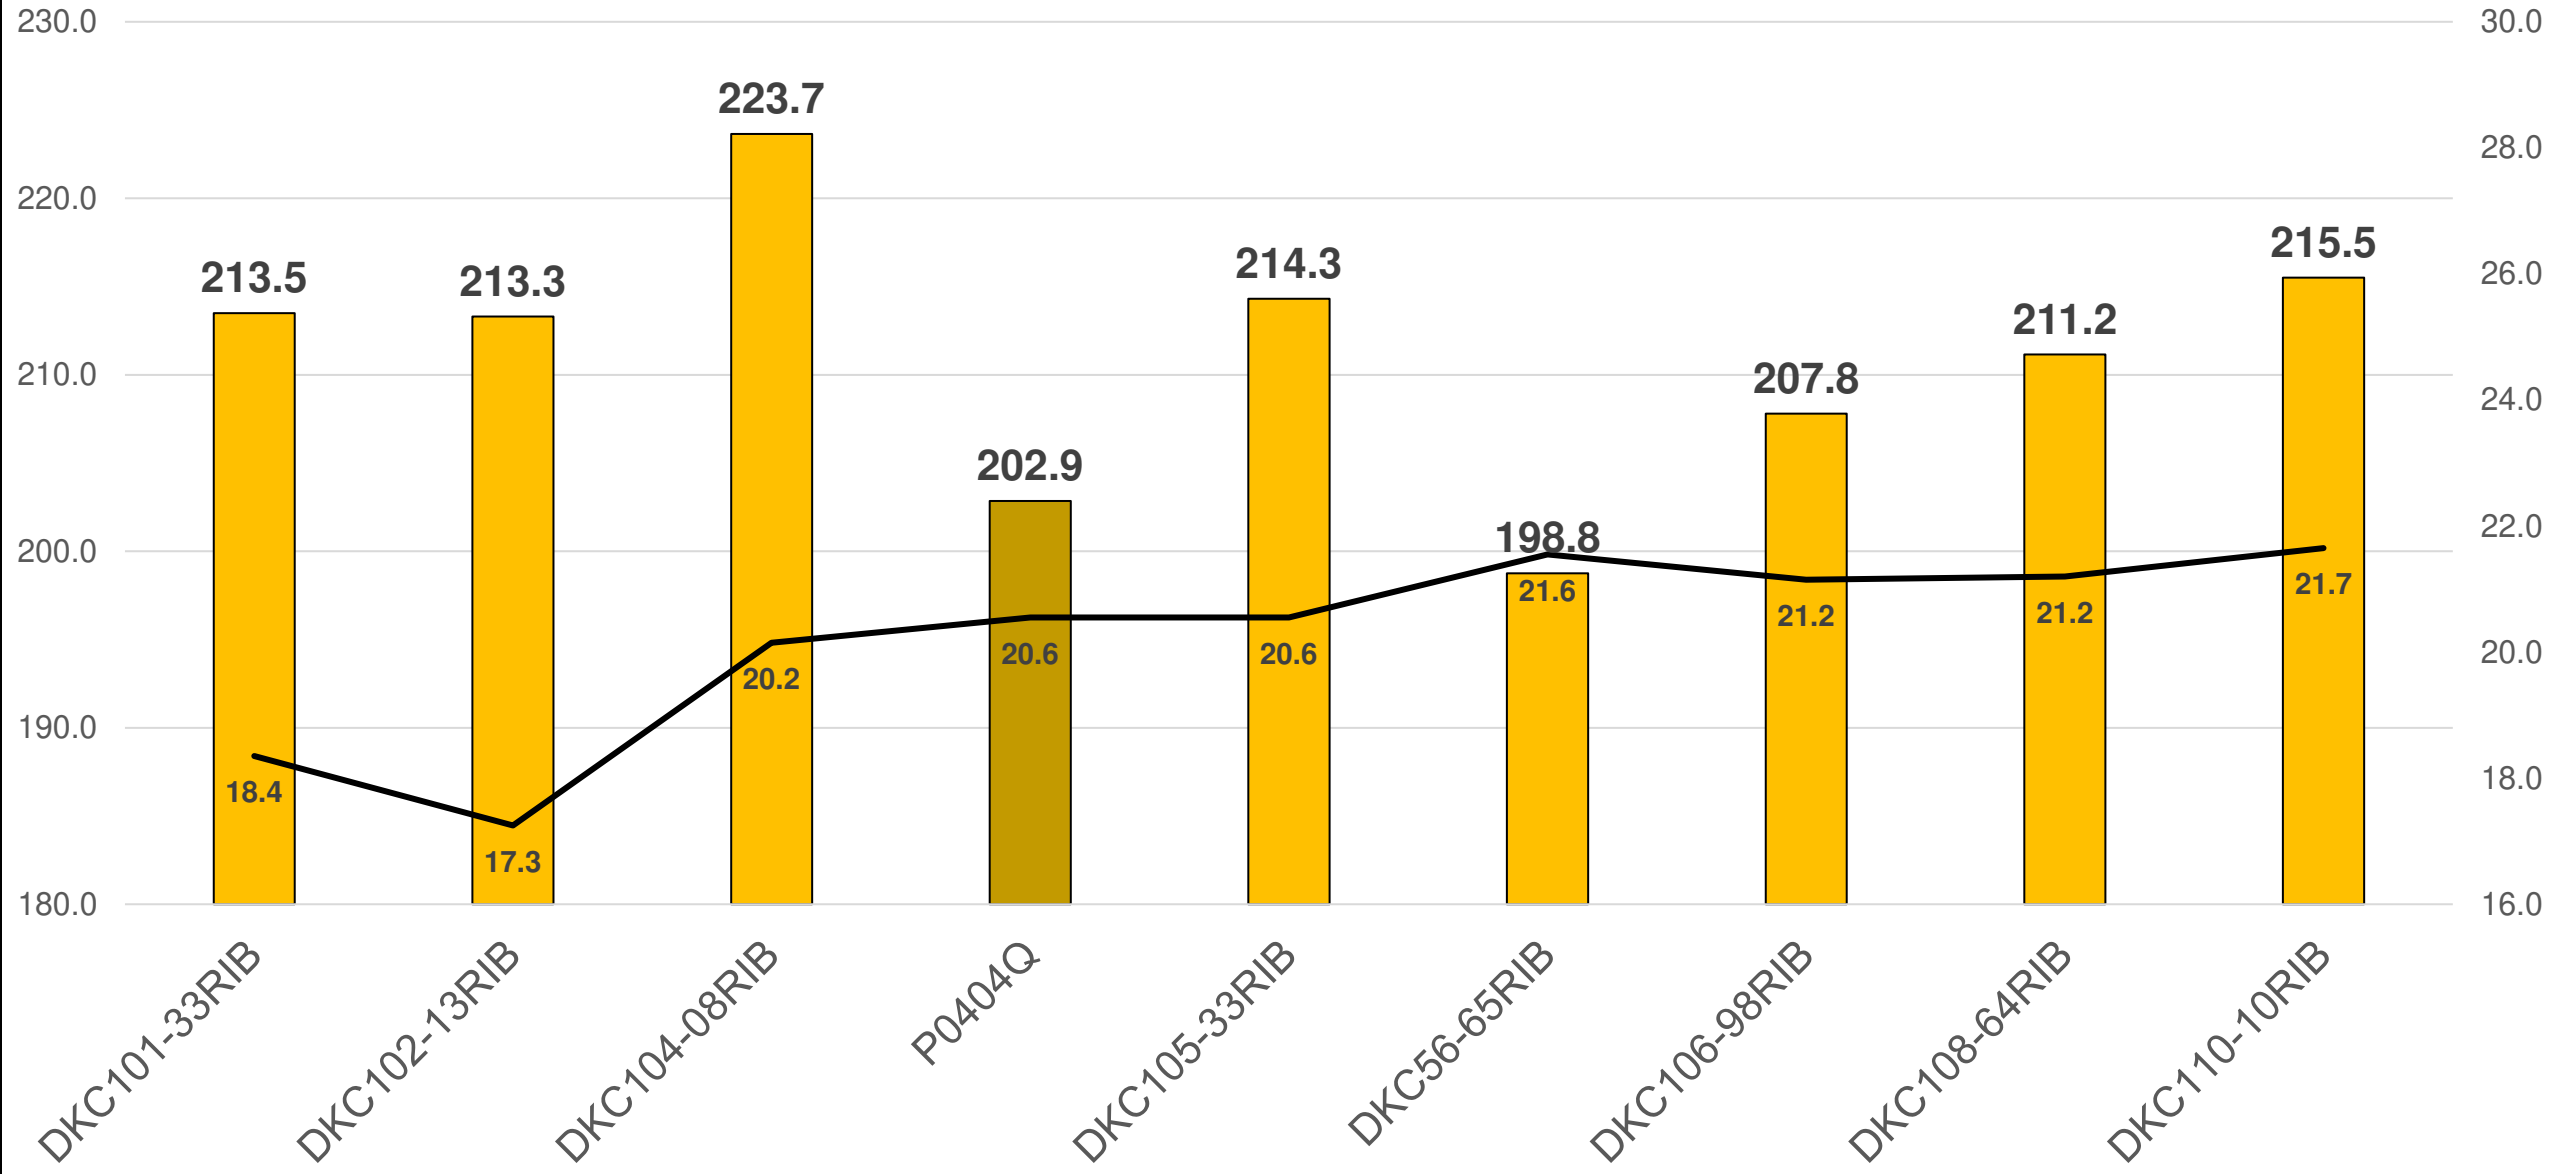

2024 CS28 Early Sets (90-100RM) – 5 Locations

2024 CS28 Mid Sets (95-105RM) – 14 Locations

2024 CS28 Late Sets (100-110 RM) – 13 Locations

2024 Corn on Corn Late Sets (100-110 RM)

2024 CS28 Soybean Sets (1.4-2.1 RM) – 15 Locations

2024 CS28 Alloy High Volume – 9 Locations

Owned by MS Technologies and exclusively distributed by Bayer.

©2023 BAYER GROUP CONFIDENTIAL - INTERNAL ONLY - DO NOT DISTRIBUTE