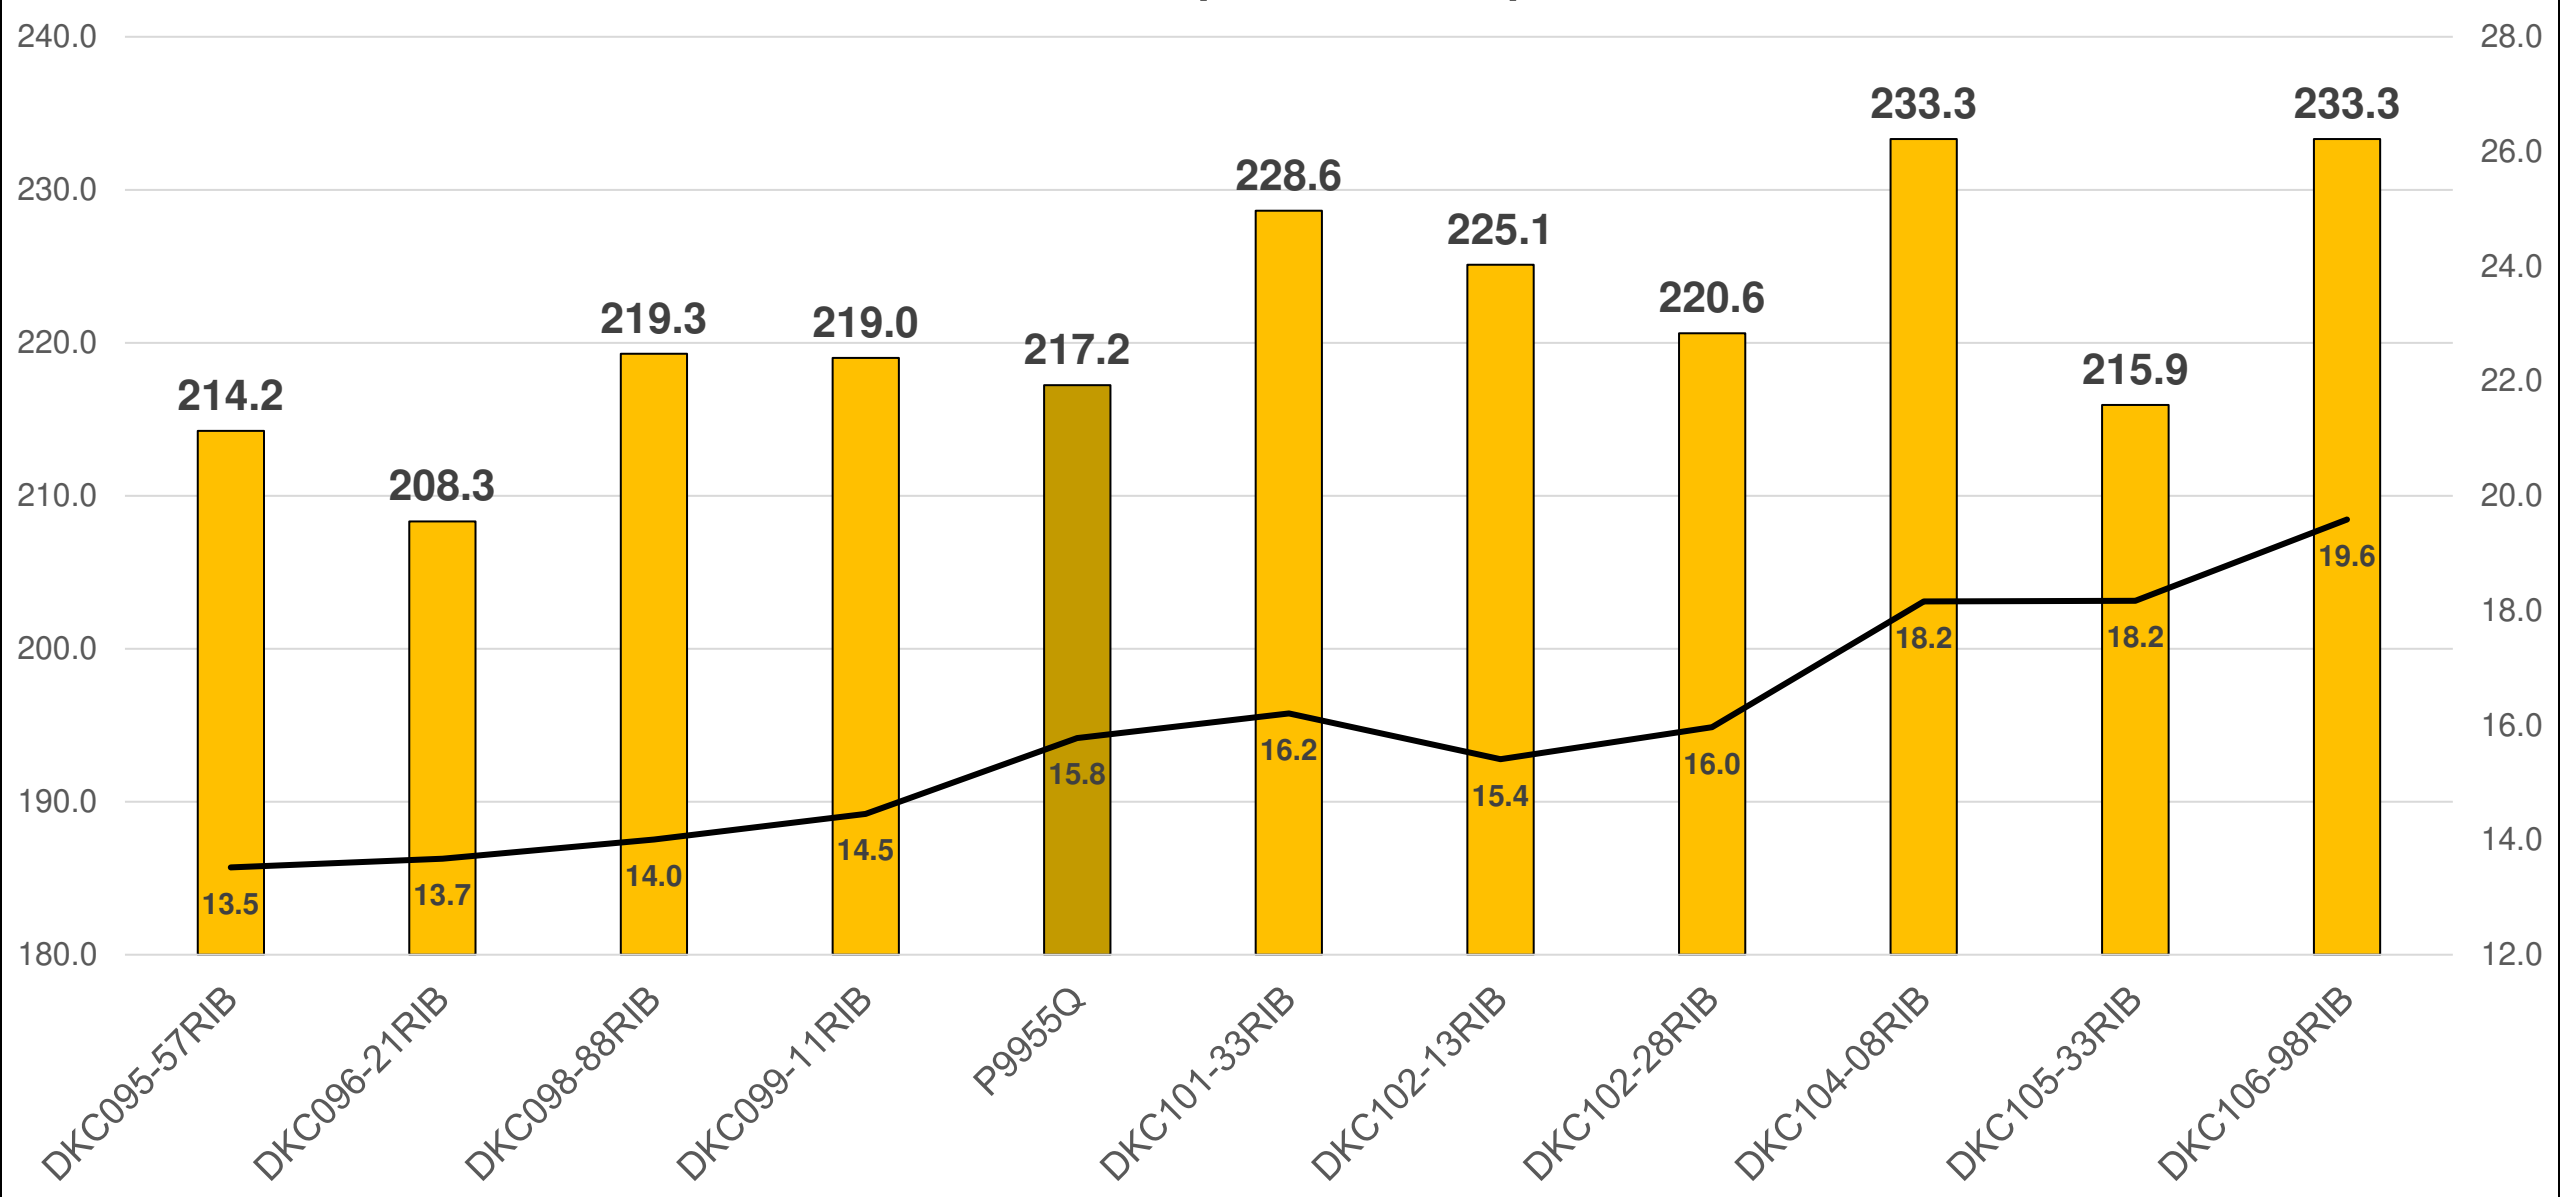

2024 CS28 Early Sets (90-100RM) – 5 Locations

2024 CS28 Mid Sets (95-105RM) – 14 Locations

2024 CS28 Late Sets (100-110 RM) – 13 Locations

2024 Corn on Corn Late Sets (100-110 RM)

2024 CS28 Soybean Sets (1.4-2.1 RM) – 15 Locations

2024 CS28 Alloy High Volume – 9 Locations

Owned by MS Technologies and exclusively distributed by Bayer.

©2023 BAYER GROUP CONFIDENTIAL - INTERNAL ONLY - DO NOT DISTRIBUTE