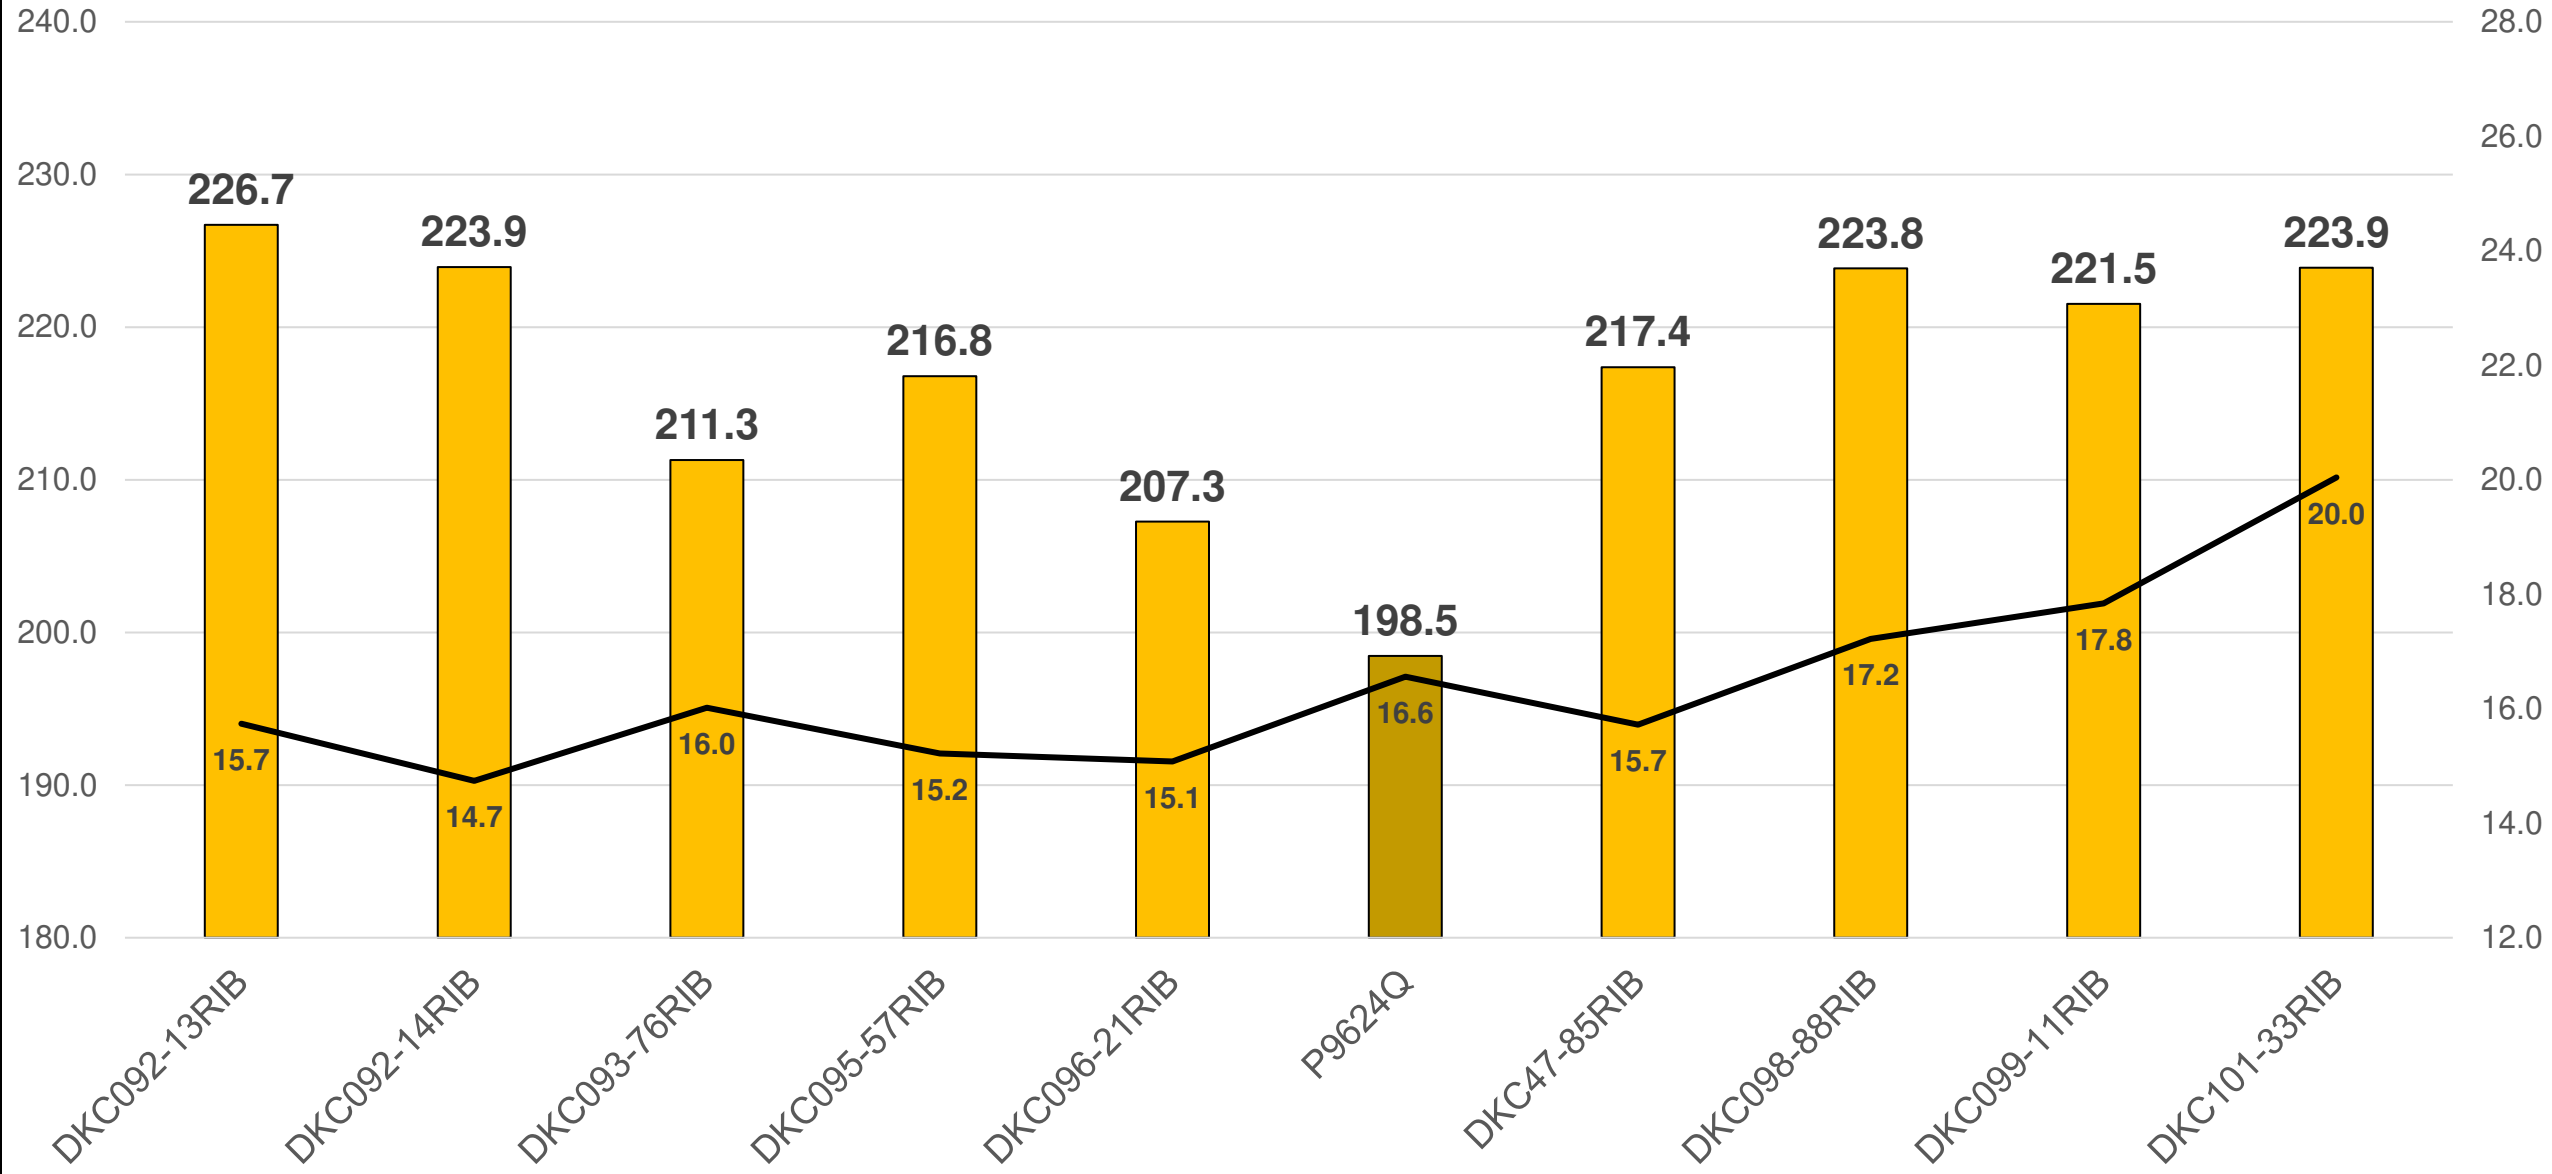

2024 CS28 Early Sets (90-100RM) – 5 Locations

2024 CS28 Mid Sets (95-105RM) – 14 Locations

2024 CS28 Late Sets (100-110 RM) – 13 Locations

2024 Corn on Corn Late Sets (100-110 RM)

2024 CS28 Soybean Sets (1.4-2.1 RM) – 15 Locations

2024 CS28 Alloy High Volume – 9 Locations

Owned by MS Technologies and exclusively distributed by Bayer.

©2023 BAYER GROUP CONFIDENTIAL - INTERNAL ONLY - DO NOT DISTRIBUTE