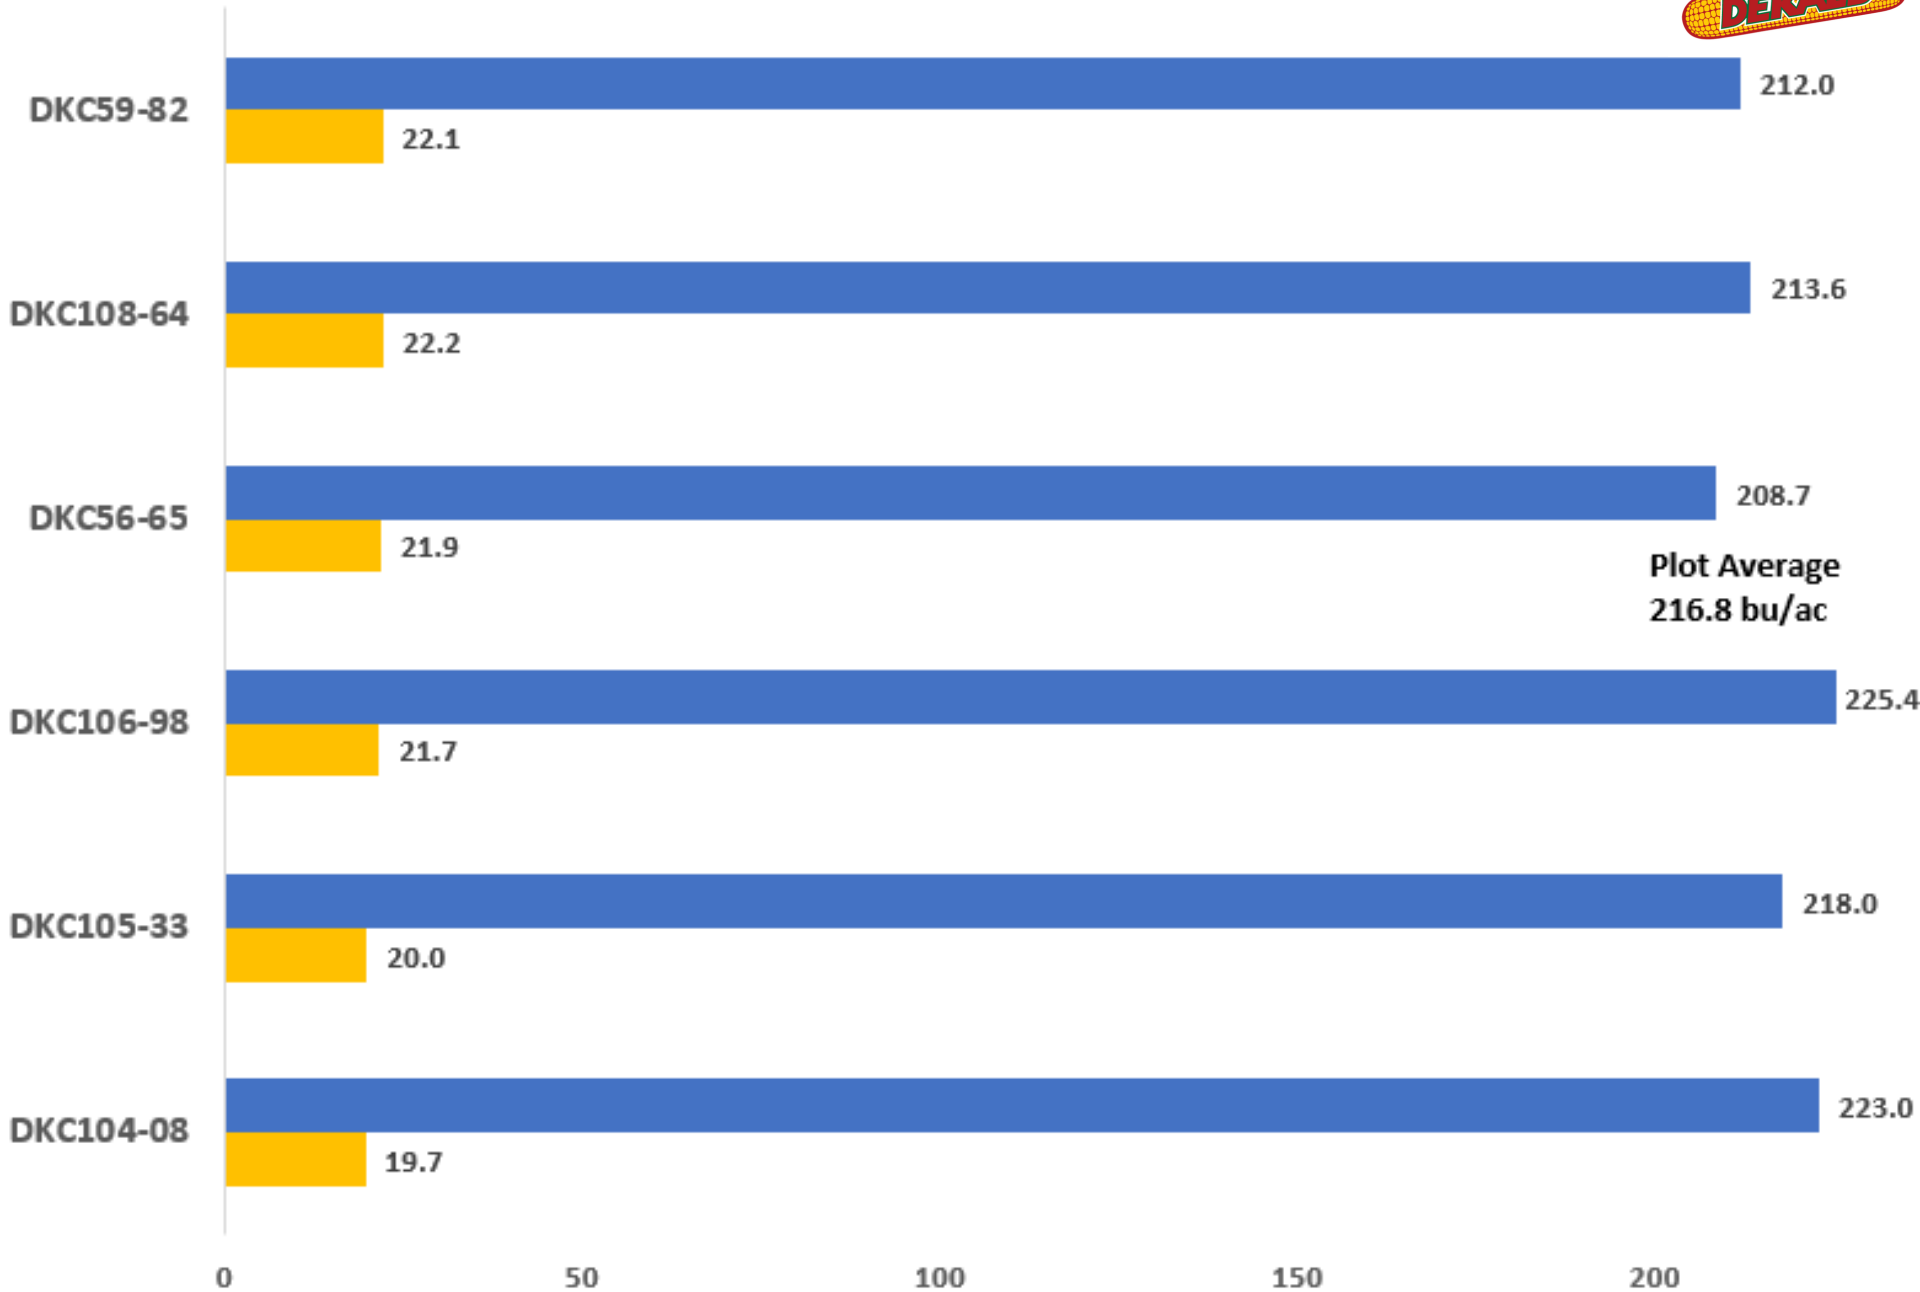

2024 JLS Corn on Soybeans MD Plots - Early Set

2024 JLS Corn on Soybeans MD Plots - Mid Set

2024 JLS Corn on Soybeans MD Plots - Mid Set w/DKC52-99

2024 JLS Corn on Soybeans MD Plots - Late Set

2024 JLS Corn on Soybeans MD Plots - Late Set w/DKC108-17

2024 JLS Corn on Soybeans MD Plots - Late Set w/DKC56-26

2024 JLS Corn on Soybeans MD Plots - Late Set w/DKC57-45

2024 JLS Corn on Soybeans MD Plots - DeKalb vs. Pioneer