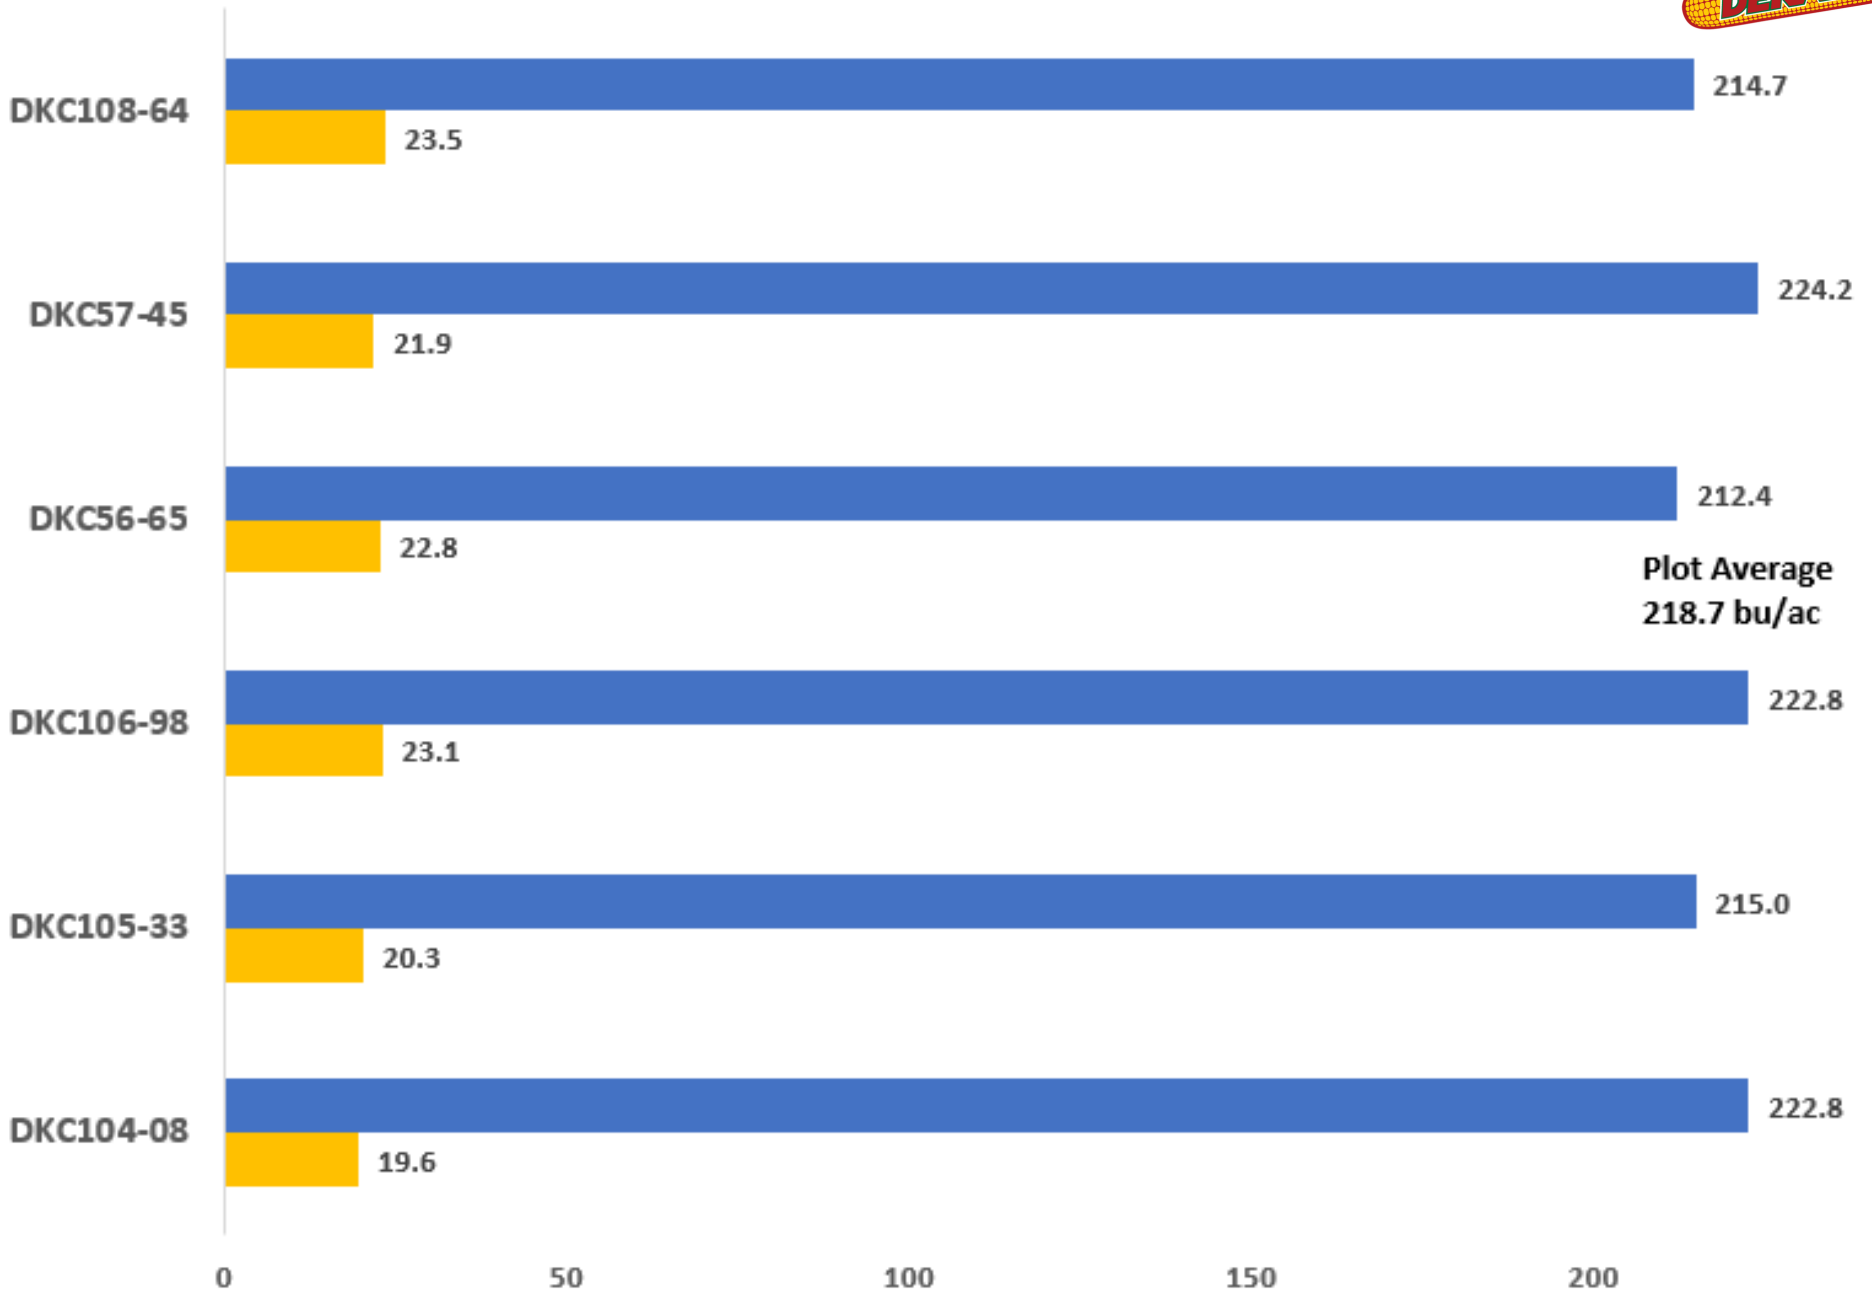

2024 JLS Corn on Soybeans MD Plots - Early Set

2024 JLS Corn on Soybeans MD Plots - Mid Set

2024 JLS Corn on Soybeans MD Plots - Mid Set w/DKC52-99

2024 JLS Corn on Soybeans MD Plots - Late Set

2024 JLS Corn on Soybeans MD Plots - Late Set w/DKC108-17

2024 JLS Corn on Soybeans MD Plots - Late Set w/DKC56-26

2024 JLS Corn on Soybeans MD Plots - Late Set w/DKC57-45

2024 JLS Corn on Soybeans MD Plots - DeKalb vs. Pioneer