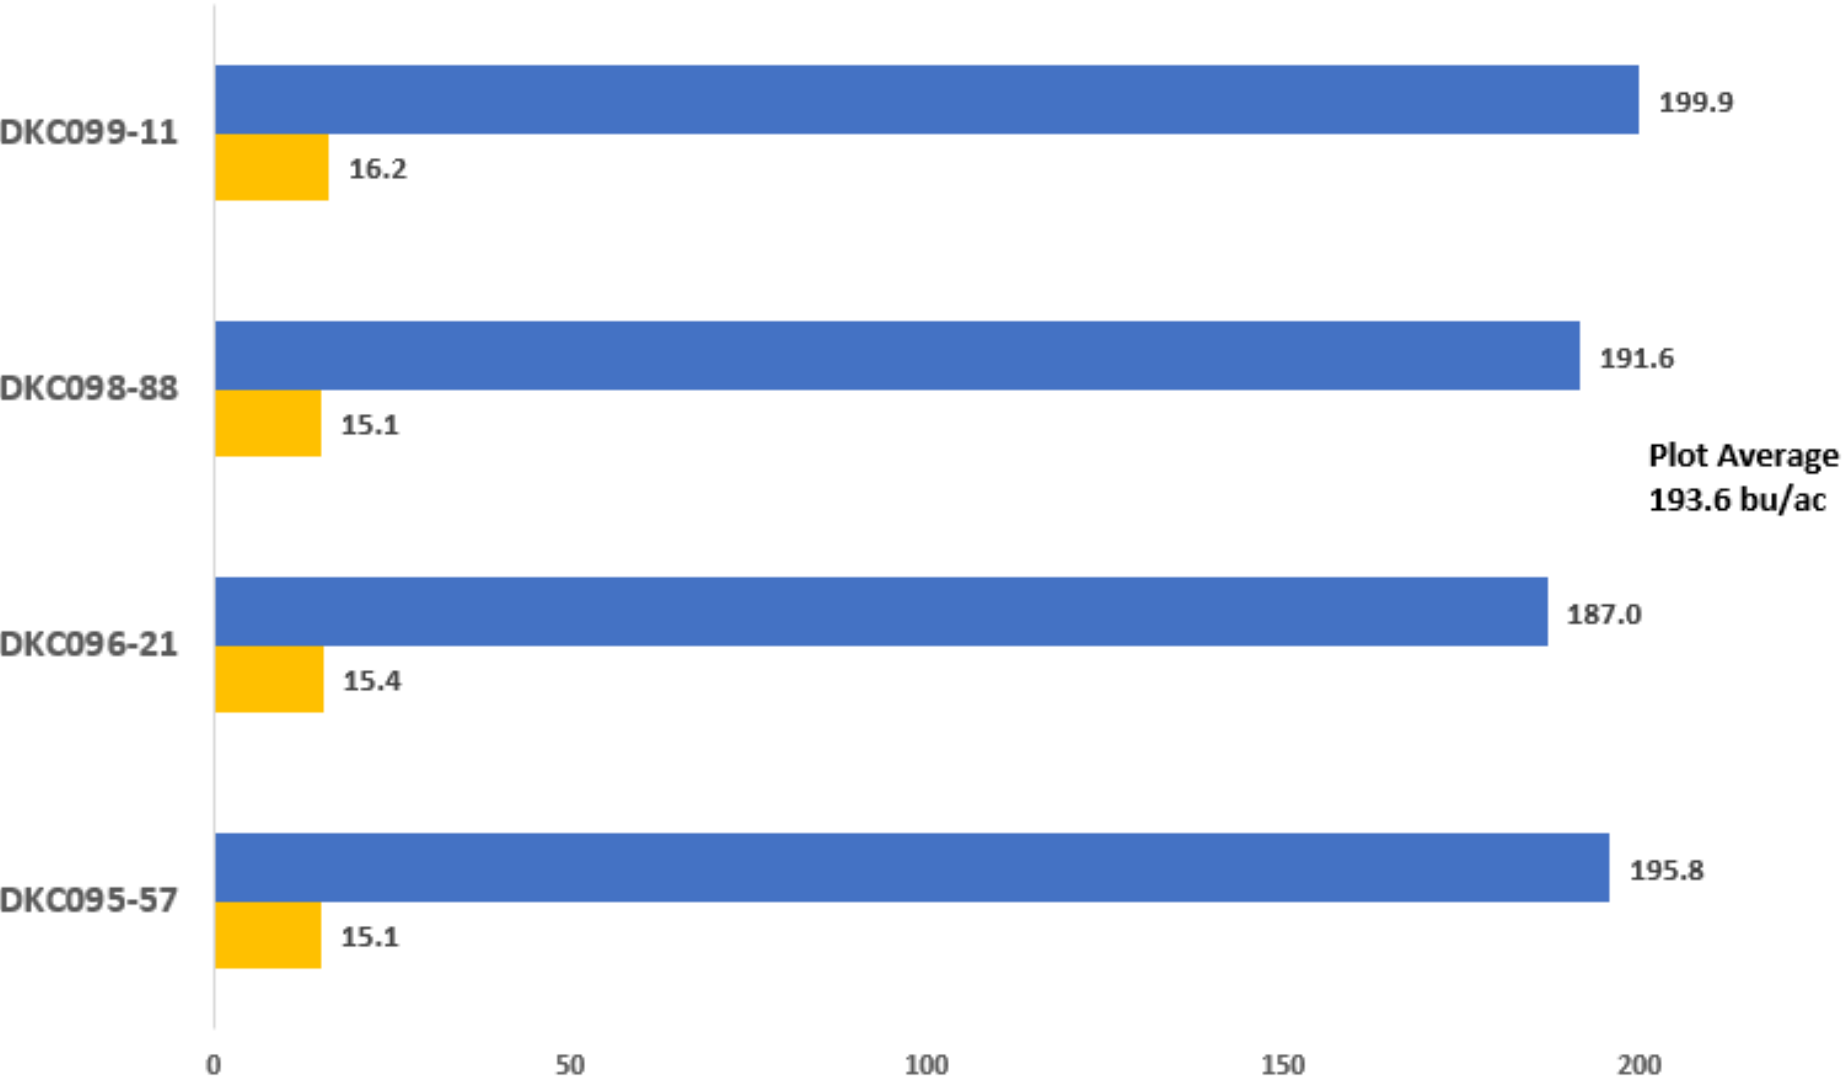

2024 JLS Corn on Soybeans MD Plots - Early Set

2024 JLS Corn on Soybeans MD Plots - Mid Set

2024 JLS Corn on Soybeans MD Plots - Mid Set w/DKC52-99

2024 JLS Corn on Soybeans MD Plots - Late Set

2024 JLS Corn on Soybeans MD Plots - Late Set w/DKC108-17

2024 JLS Corn on Soybeans MD Plots - Late Set w/DKC56-26

2024 JLS Corn on Soybeans MD Plots - Late Set w/DKC57-45

2024 JLS Corn on Soybeans MD Plots - DeKalb vs. Pioneer