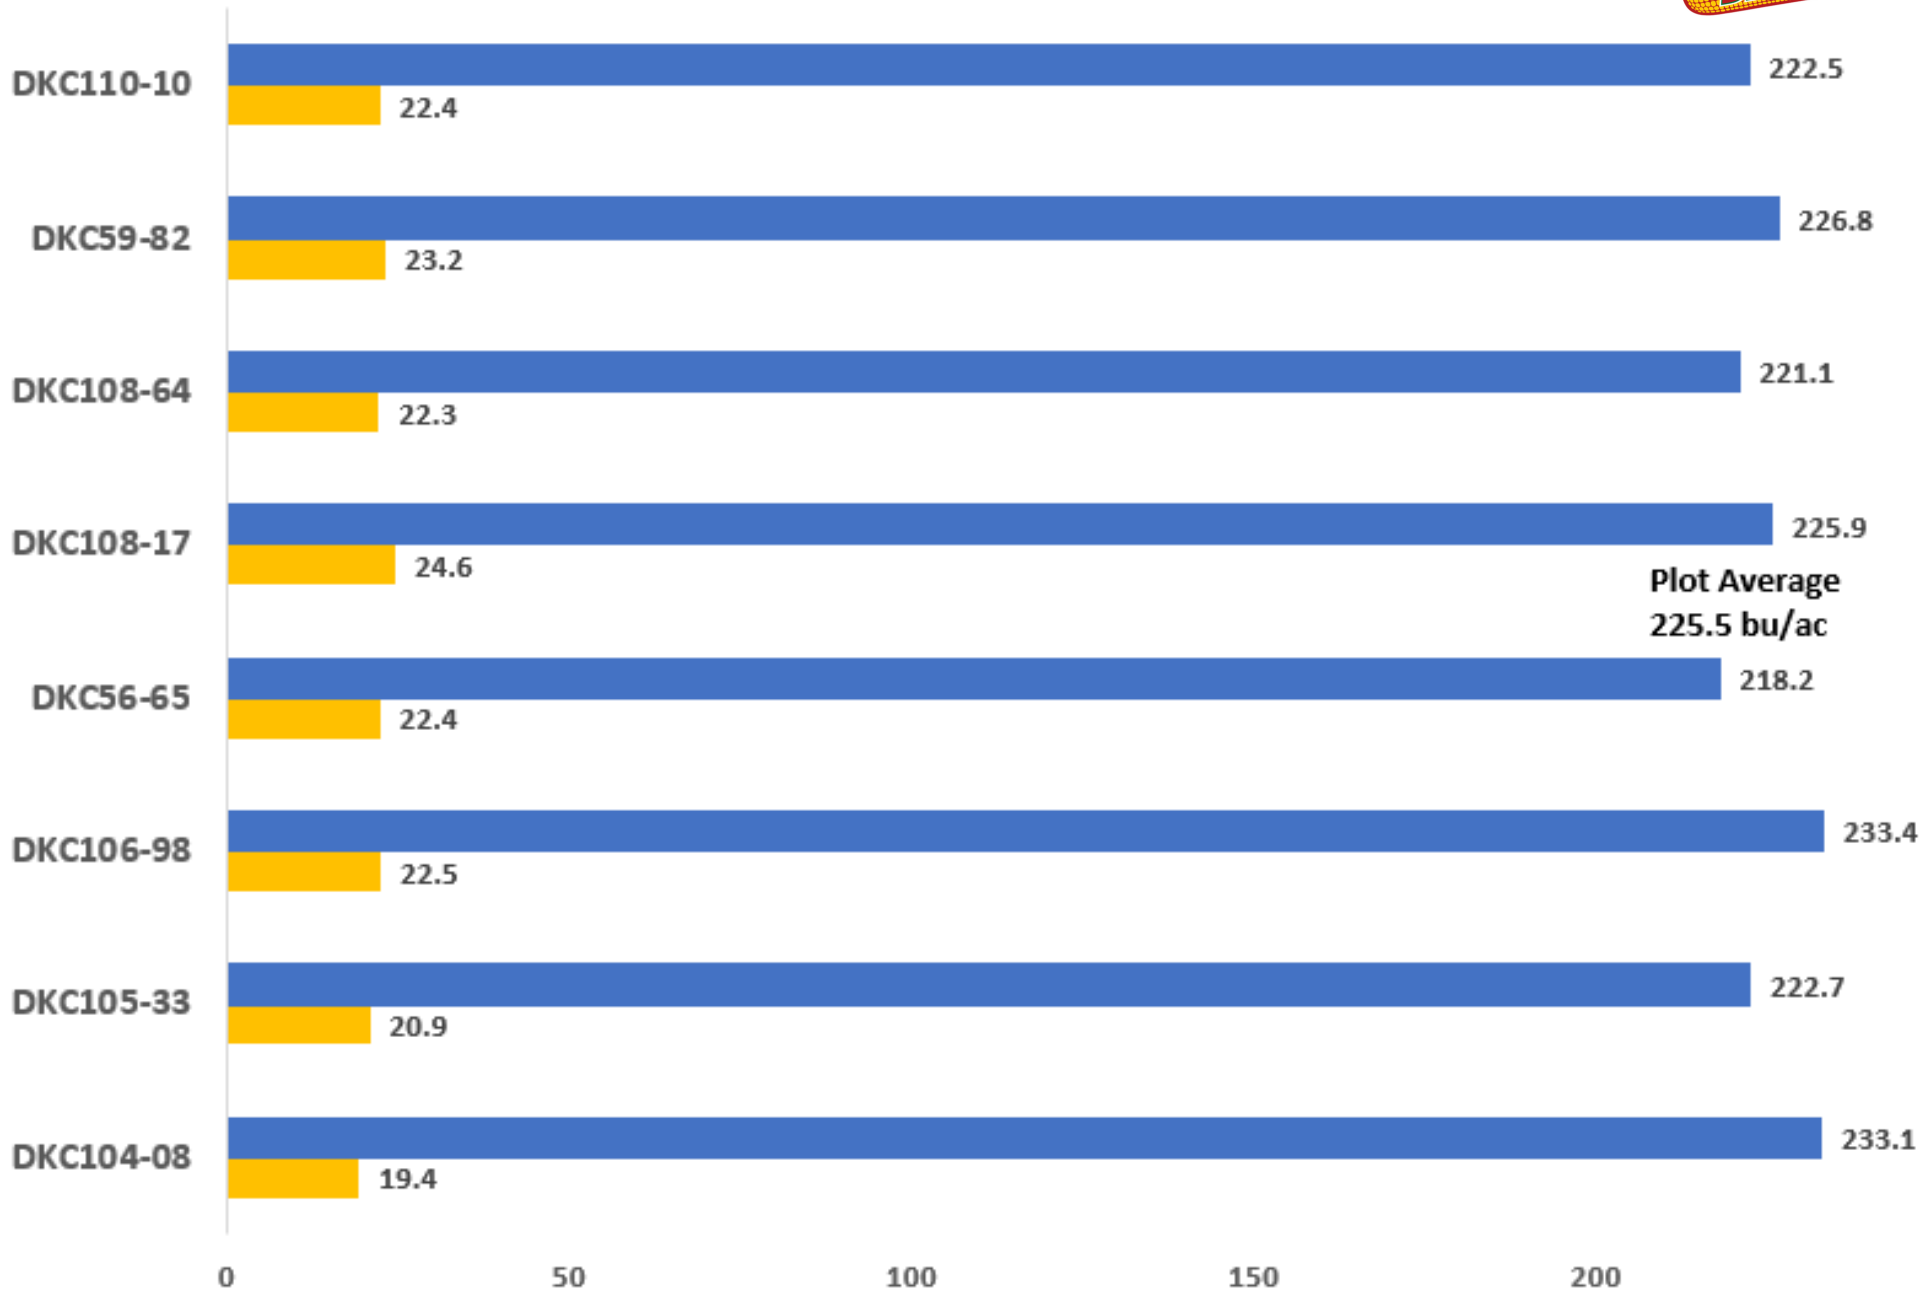

2024 JLS Corn on Soybeans MD Plots - Early Set

2024 JLS Corn on Soybeans MD Plots - Mid Set

2024 JLS Corn on Soybeans MD Plots - Mid Set w/DKC52-99

2024 JLS Corn on Soybeans MD Plots - Late Set

2024 JLS Corn on Soybeans MD Plots - Late Set w/DKC108-17

2024 JLS Corn on Soybeans MD Plots - Late Set w/DKC56-26

2024 JLS Corn on Soybeans MD Plots - Late Set w/DKC57-45

2024 JLS Corn on Soybeans MD Plots - DeKalb vs. Pioneer