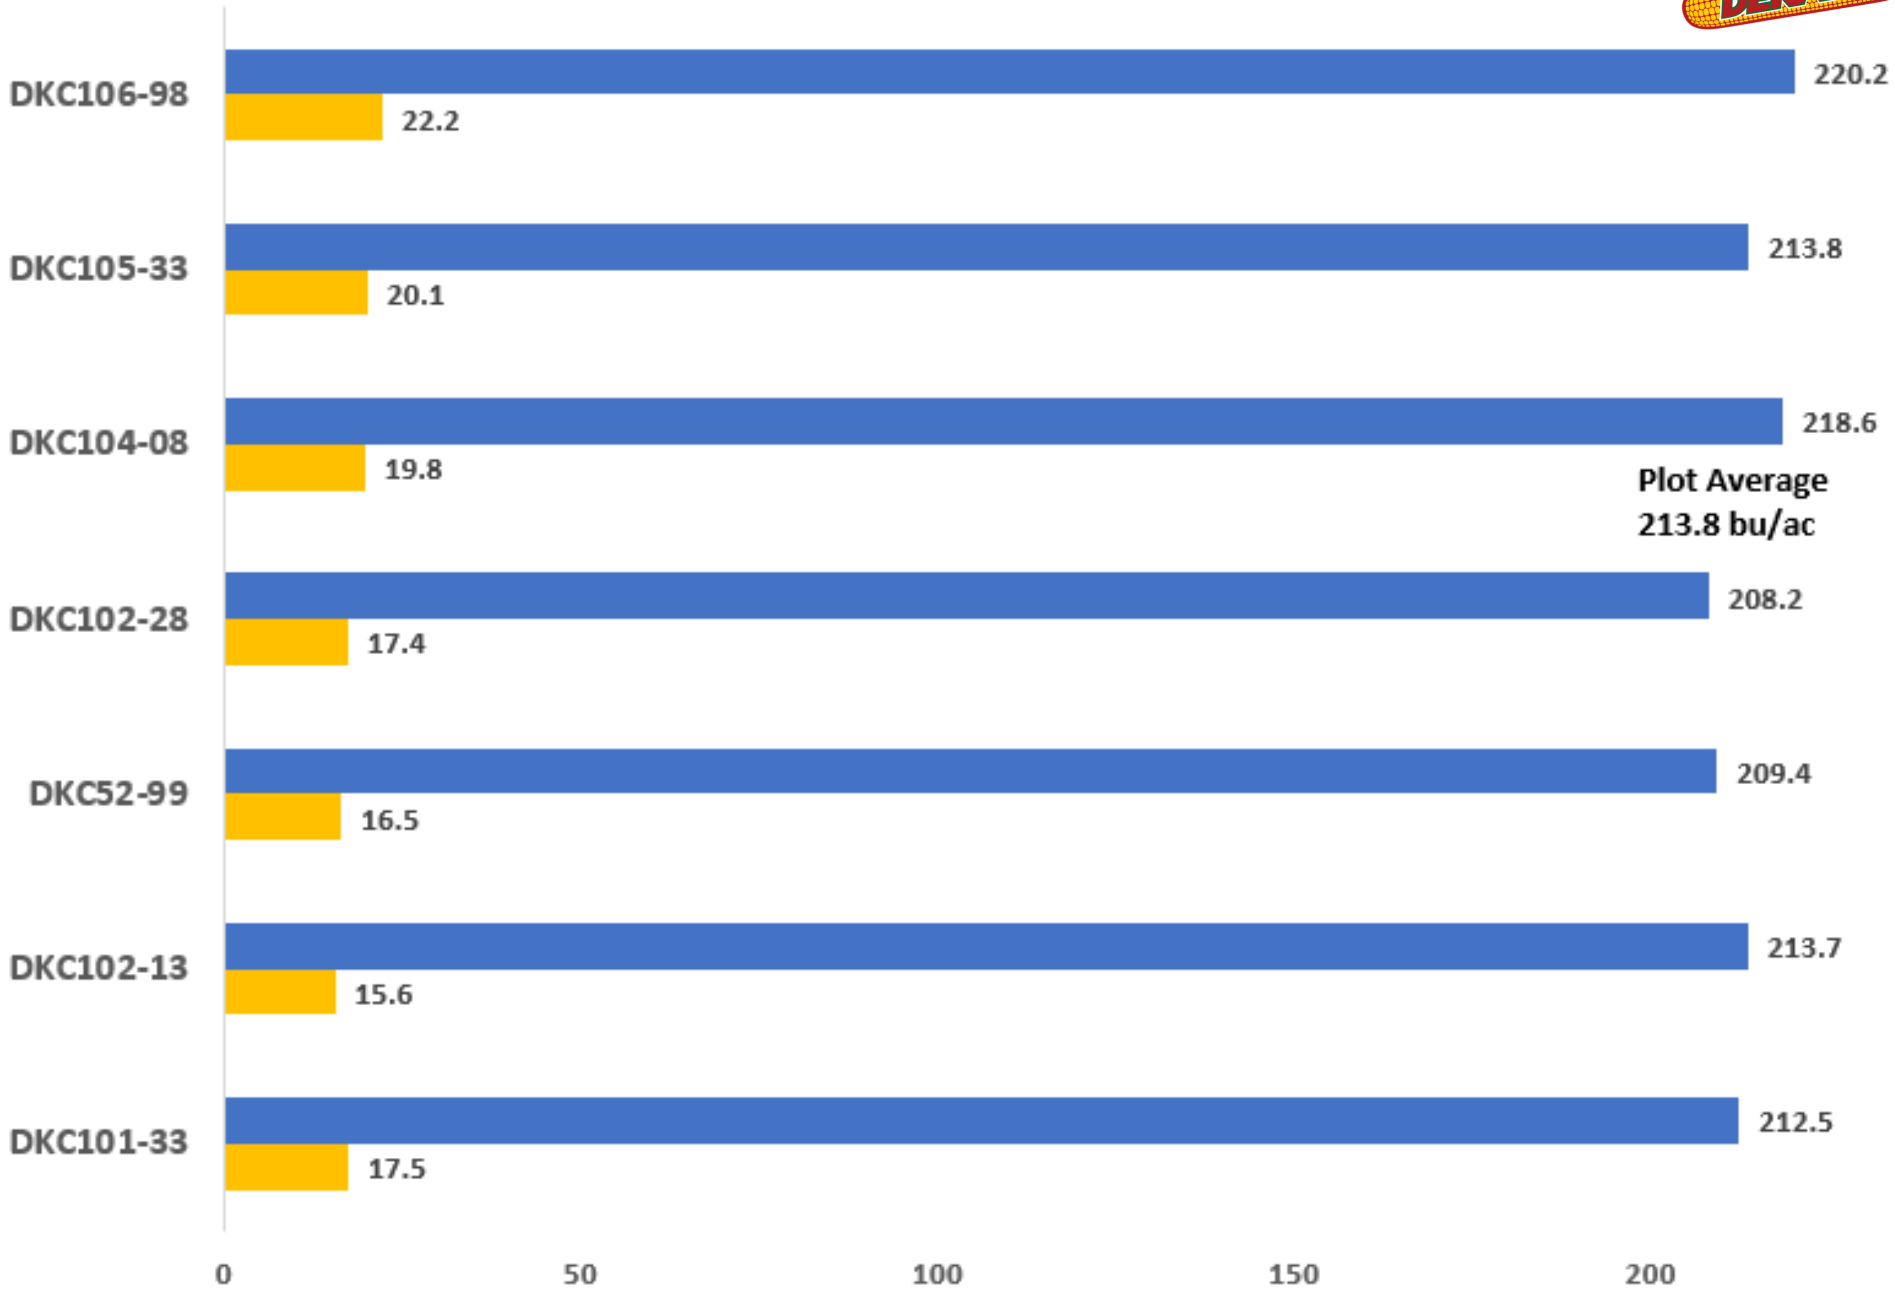

2024 JLS Corn on Soybeans MD Plots - Early Set

2024 JLS Corn on Soybeans MD Plots - Mid Set

2024 JLS Corn on Soybeans MD Plots - Mid Set w/DKC52-99

2024 JLS Corn on Soybeans MD Plots - Late Set

2024 JLS Corn on Soybeans MD Plots - Late Set w/DKC108-17

2024 JLS Corn on Soybeans MD Plots - Late Set w/DKC56-26

2024 JLS Corn on Soybeans MD Plots - Late Set w/DKC57-45

2024 JLS Corn on Soybeans MD Plots - DeKalb vs. Pioneer