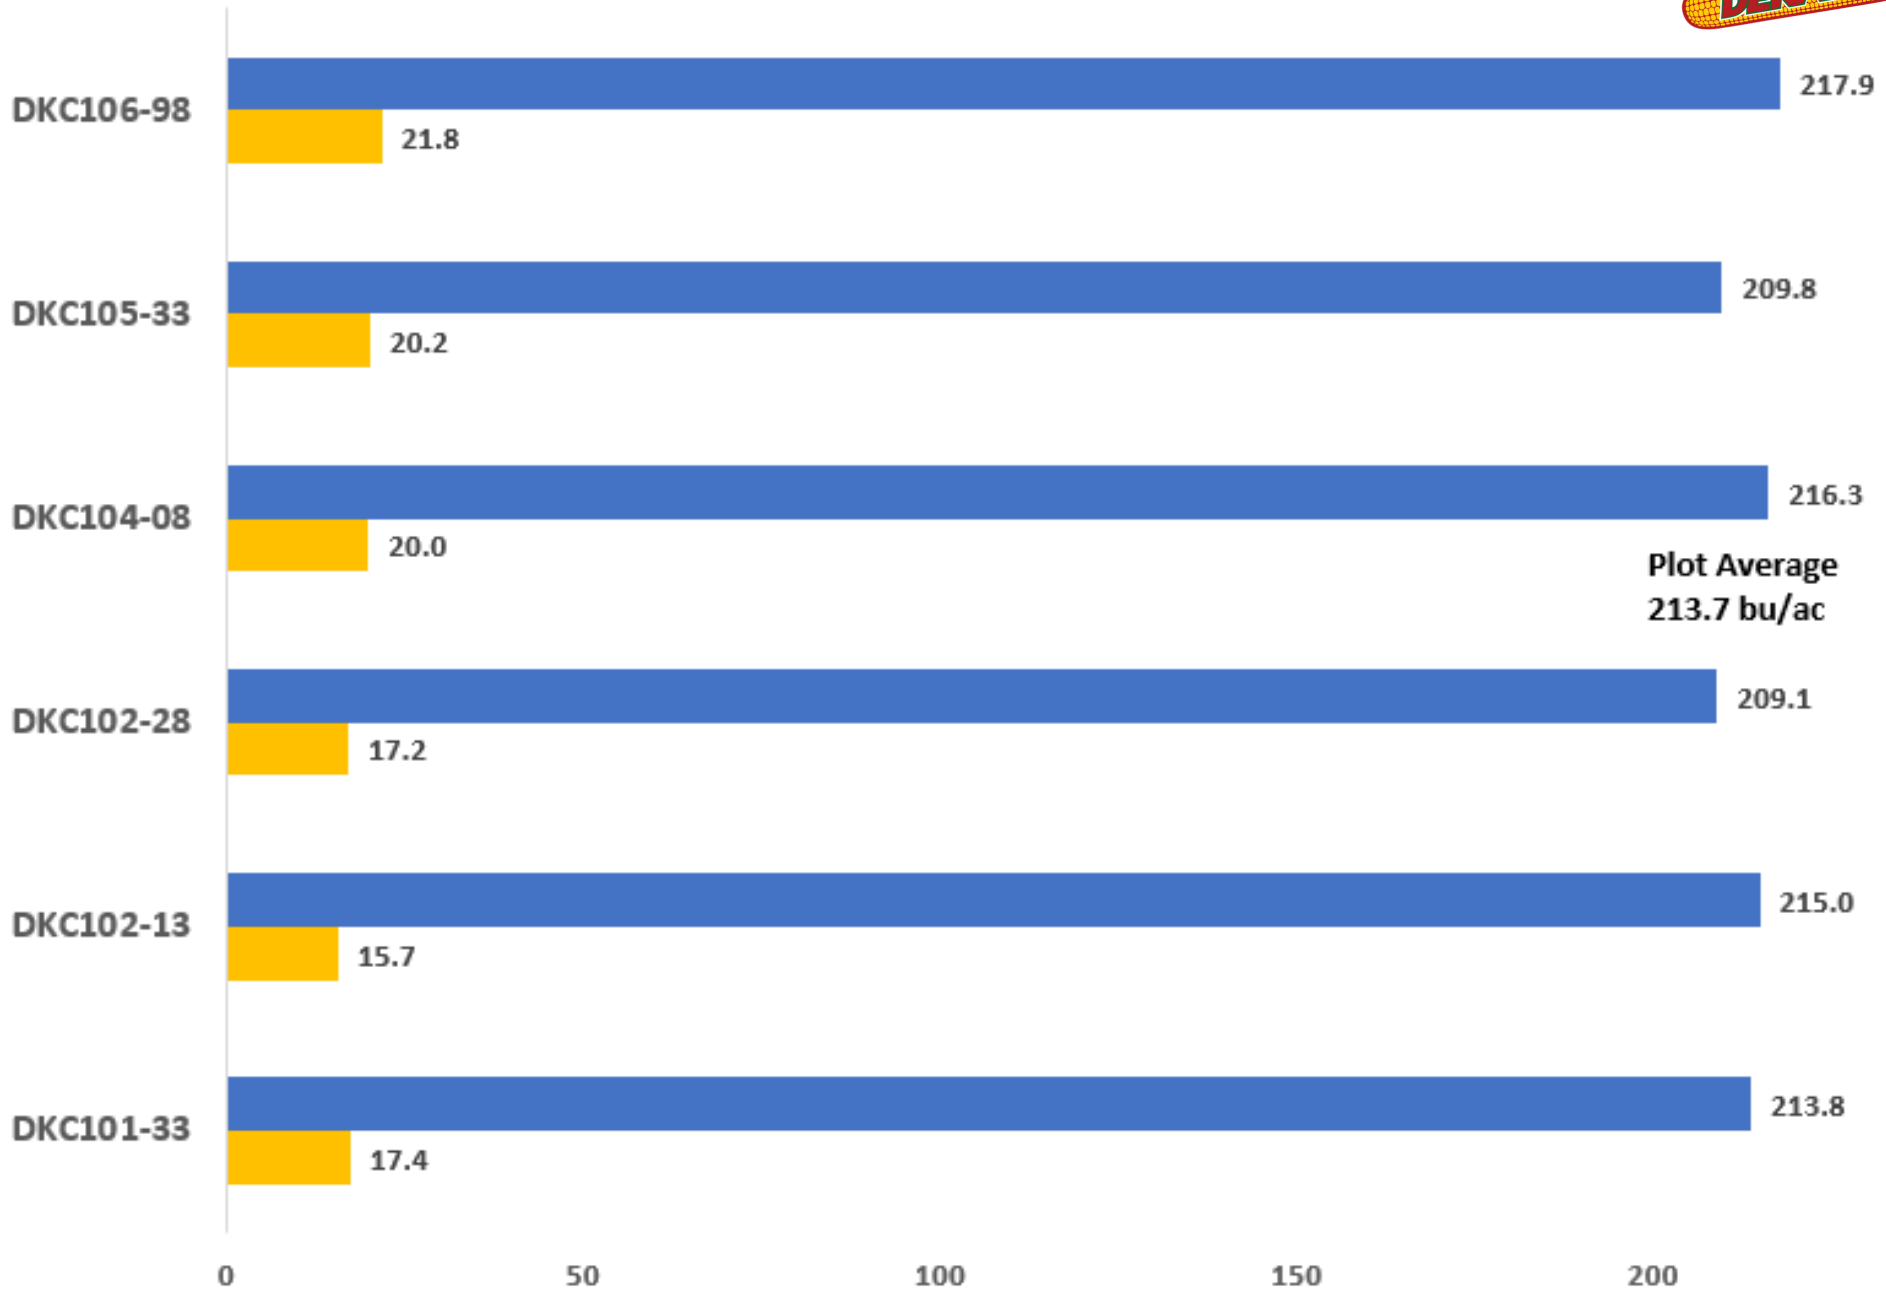

2024 JLS Corn on Soybeans MD Plots - Early Set

2024 JLS Corn on Soybeans MD Plots - Mid Set

2024 JLS Corn on Soybeans MD Plots - Mid Set w/DKC52-99

2024 JLS Corn on Soybeans MD Plots - Late Set

2024 JLS Corn on Soybeans MD Plots - Late Set w/DKC108-17

2024 JLS Corn on Soybeans MD Plots - Late Set w/DKC56-26

2024 JLS Corn on Soybeans MD Plots - Late Set w/DKC57-45

2024 JLS Corn on Soybeans MD Plots - DeKalb vs. Pioneer