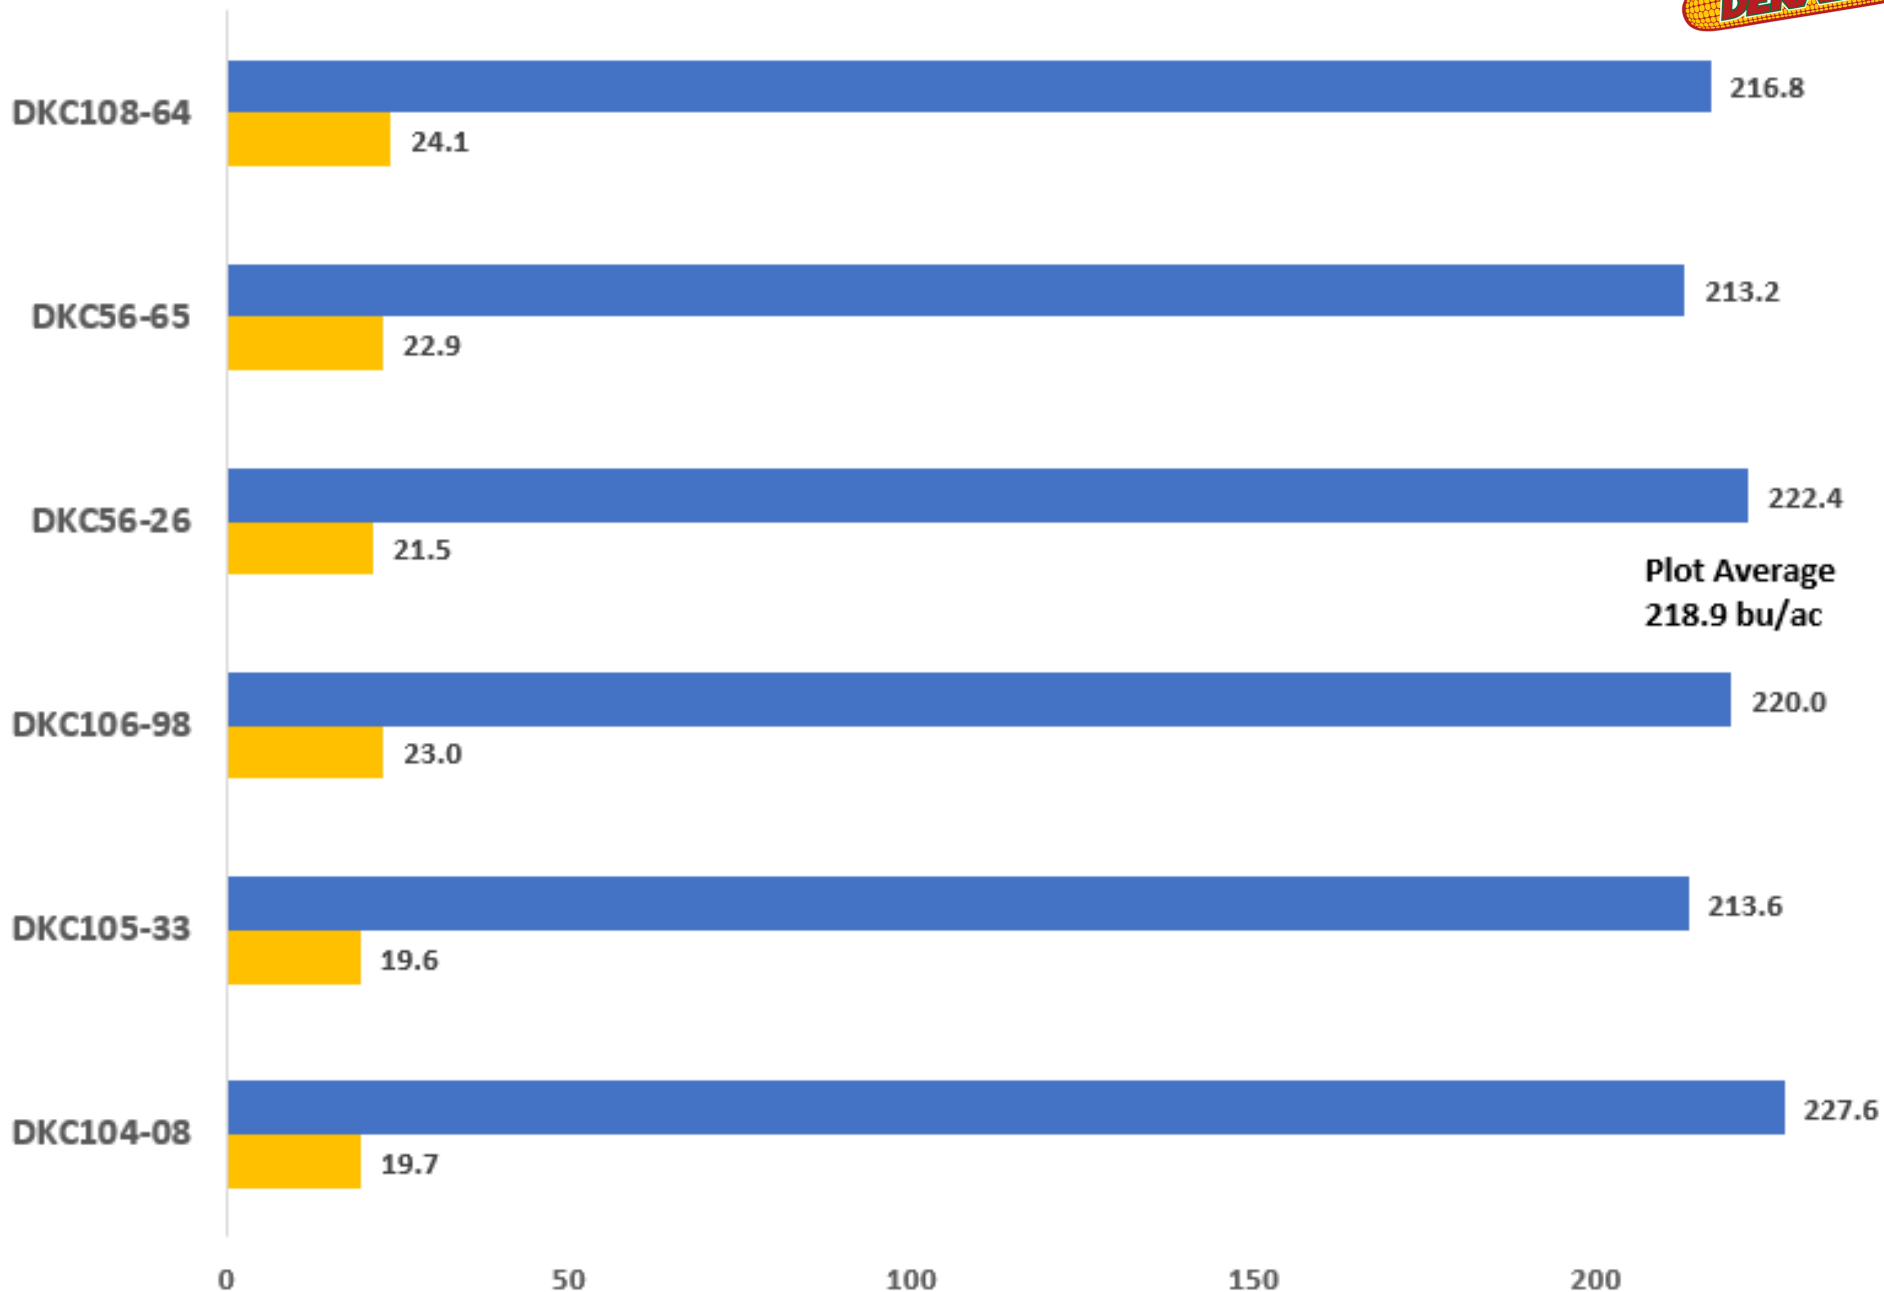

2024 JLS Corn on Soybeans MD Plots - Early Set

2024 JLS Corn on Soybeans MD Plots - Mid Set

2024 JLS Corn on Soybeans MD Plots - Mid Set w/DKC52-99

2024 JLS Corn on Soybeans MD Plots - Late Set

2024 JLS Corn on Soybeans MD Plots - Late Set w/DKC108-17

2024 JLS Corn on Soybeans MD Plots - Late Set w/DKC56-26

2024 JLS Corn on Soybeans MD Plots - Late Set w/DKC57-45

2024 JLS Corn on Soybeans MD Plots - DeKalb vs. Pioneer